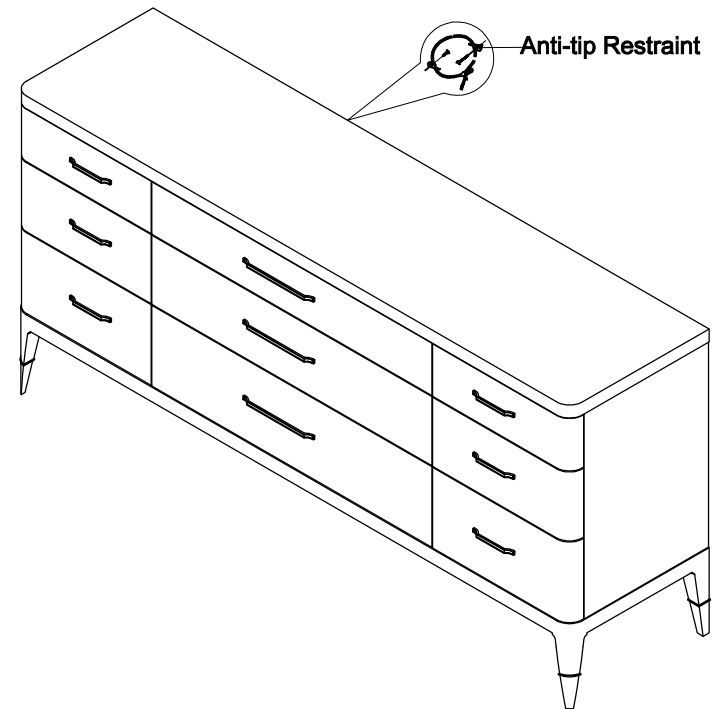

CLA-417-032 ALL DRESSED UP CARACOLE CLASSIC

ASSEMBLY INSTRUCTIONS

PLEASE UNPACK ALL PARTS AND CHECK AGAINST PARTS LIST ON THIS INSTRUCTION SHEET BEFORE DISCARDING PACKING AND CARTON!!

This is a set-up case and no assembly is required except for anti-tipping restraint straps.(follow instruction for tip restraint assembly)

CLA-417-032 ALL DRESSED UP		
Part Description	Part No.	QTY
Drawer Small Pull	CLA-417-032-3080	6
Drawer Large Pull	CLA-417-032-3082	3
Anti-tip Restraint	CLA-417-032-30157	1
Soft-Closing Guide	CLA-417-032-30424	9set
Nail-in Floor Glide	CLA-417-032-3086	4
Adjustable Floor Glides	CLA-417-032-3075	1
Jewelry tray	CLA-417-032-3056	1