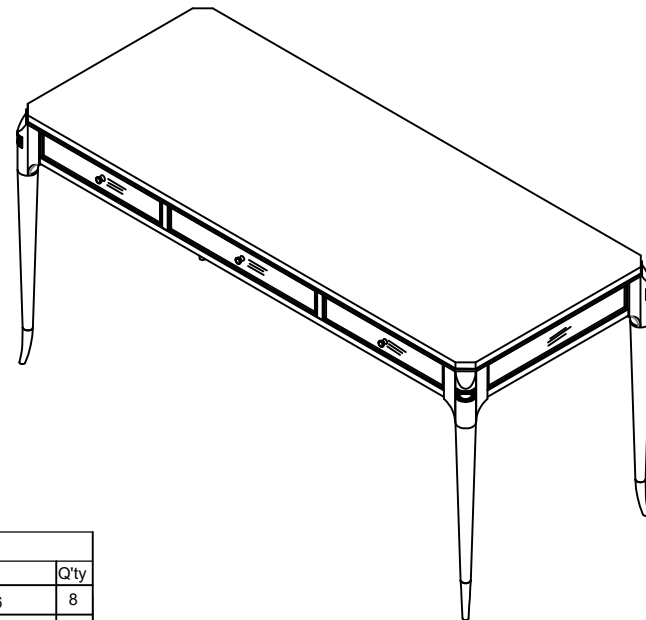

CLA-021-451 SINCERELY YOURS CARACOLE CLASSIC

ASSEMBLY INSTRUCTIONS
TWO(2)PEOPLE REQUIRED

PLEASE UNPACK ALL PARTS AND CHECK AGAINST PARTS LIST ON THIS INSTRUCTION SHEET BEFORE DISCARDING PACKING AND CARTON!!

1. Turn the table top face down on a smooth ,soft surface.
2. Attach legs to table top using the flat washer (A), lock washer (B) and nut (C), tighten with wrench provided (D) as shown in diagram A.
3. Turn the table to upright position.

*** NOTE KEEP THIS SHEET!!! ***

In the unlikely event that you would need a replacement part for your furniture, please contact your local authorized Caracole International dealer. If you need replacement hardware quickly, it could be purchased from your local hardware store.

CLA-021-451 SINCERELY YOURS		
Part Description	Part No.	QTY
Drawer knob	CLA-021-011-3084	3
Metal Ferrule	CLA-021-402-50152	4
Full Extension Guide 13.8"	CLA-021-451-30350	2 set
Full Extension Guide 15.8"	CLA-021-451-30350	1 set
RTA Hardware(4)	CLA-021-451-3001	1

RTA Hardware(4)			
Hardware List			Q'ty
A		Flat Washer: 5/16	8
B		Lock Washer: 5/16	8
C		Nut	8
D		Wrench(5/16)	1