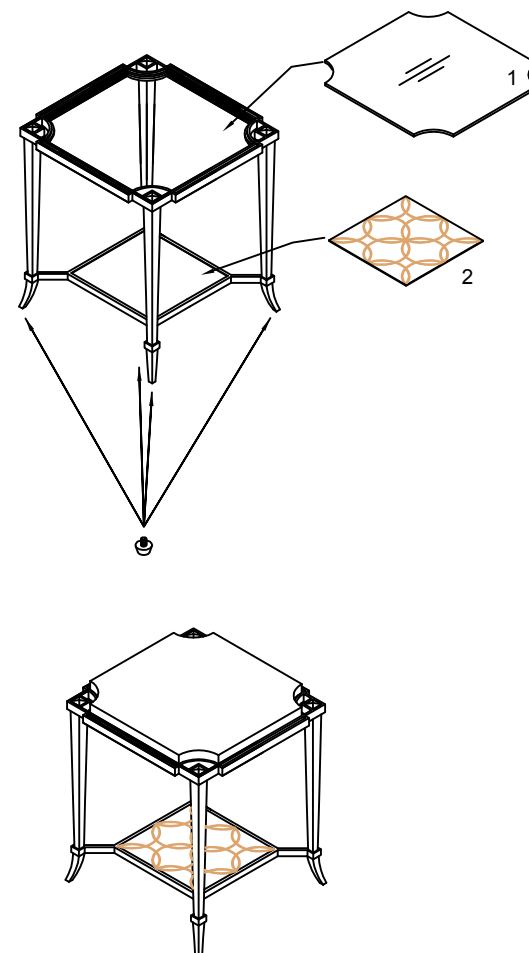

# CLA-021-413 SIMPLY CHARMING

## CARACOLE CLASSIC

### ASSEMBLY INSTRUCTIONS

**PLEASE UNPACK ALL PARTS AND CHECK QUANTITY AGAINST PARTS LIST BEFORE DISCARDING PACKING CARTON!**

- 1) Place the product on soft ground;
- 2) Place 4 Pcs of clear bumpers (A) into the metal top frame, then put Glass top (1) in ;
- 3) Place mirror (2) in the metal shelf frame, And the installation is completed;

CLA-021-413				
SIMPLY CHARMING				
Part List				
Hardware List			Part Number	QTY
1		Glass top	CLA-021-413-0171	1
2		Mirror	CLA-021-413-072	1
3		Adjustable Floor Glide	CLA-021-413-075	4

RTA Hardware				
Hardware List				QTY
A		Clear Bumper		4