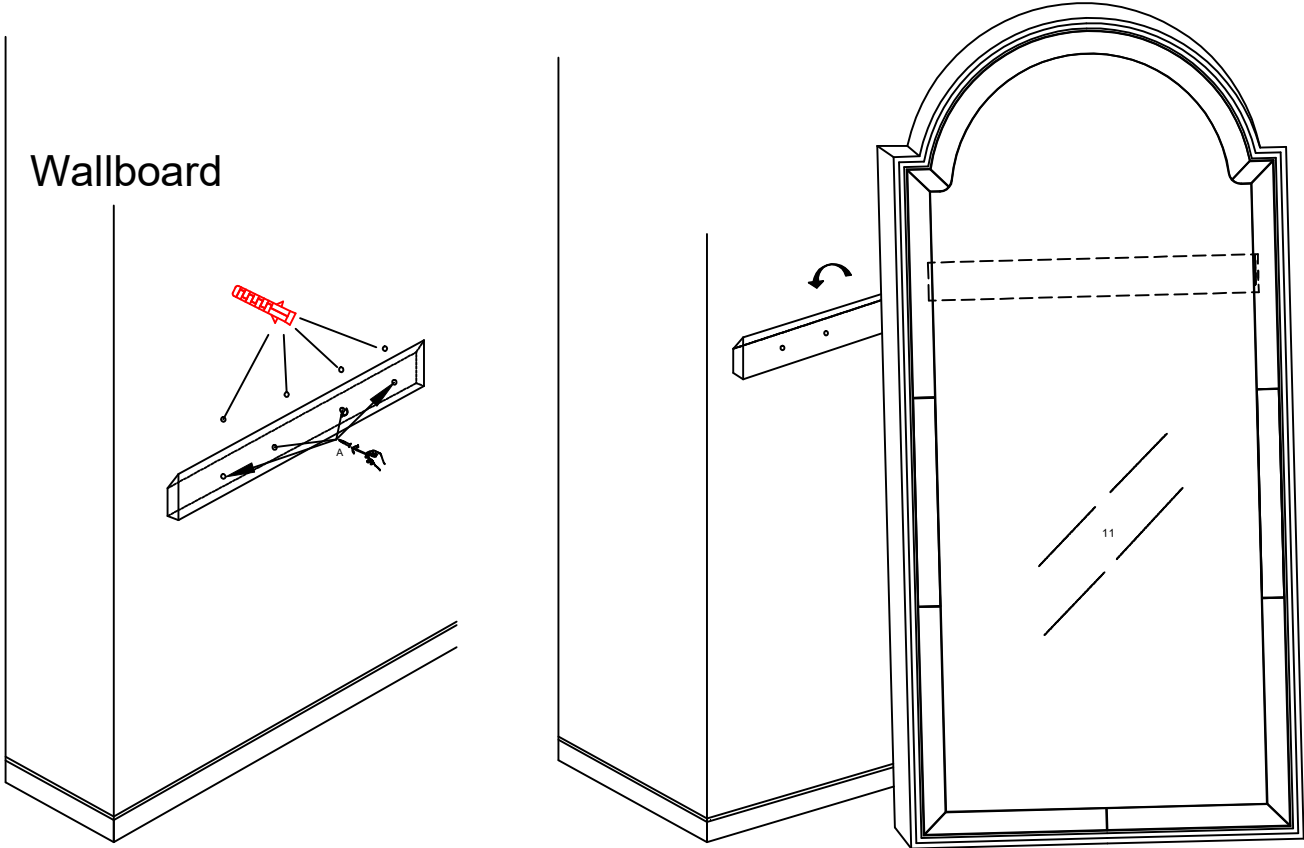

CLA-021-042 BIG REVEAL CARACOLE CLASSIC

ASSEMBLY INSTRUCTIONS

PLEASE UNPACK ALL PARTS AND CHECK AGAINST PARTS LIST ON THIS INSTRUCTION SHEET BEFORE DISCARDING PACKING AND CARTON!!

- (1) Attache the French cleat to the wallboard with screws provided (A).**
- (2) Hang the mirror on the wall with French cleat .**

	CLA-021-042	
	BIG REVEAL	
Part Description	Part No.	QTY
French cleat	CLA-021-042-20451	2

RTA Hardware			
Hardware List			Qty
A		Screw(4.2X44MM)	4

Diagram A