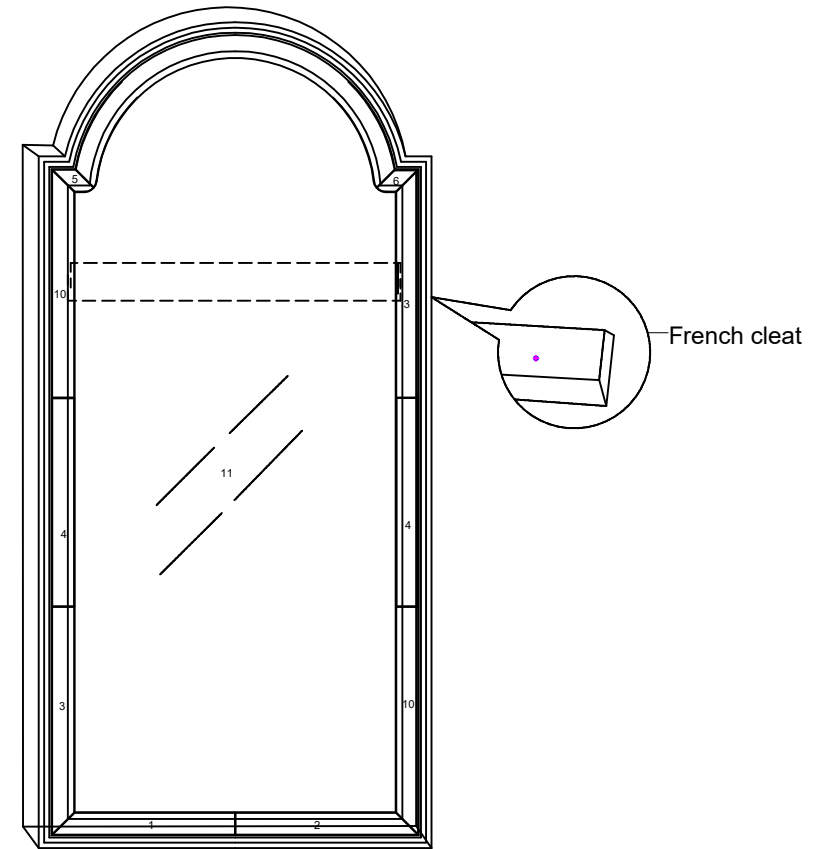

CLA-021-042 BIG REVEAL CARACOLE CLASSIC

ASSEMBLY INSTRUCTIONS

PLEASE UNPACK ALL PARTS AND CHECK AGAINST PARTS LIST ON THIS INSTRUCTION SHEET BEFORE DISCARDING PACKING AND CARTON!!

- (1) Attache the French cleat to the wallboard with screws provided (A).**
- (2) Hang the mirror on the wall with French cleat .**

	CLA-021-042	
	BIG REVEAL	
Part Description	Part No.	QTY
French cleat	CLA-021-042-20451	2

RTA Hardware			
Hardware List			Qty
A		Screw(4.2X44MM)	4

Diagram A