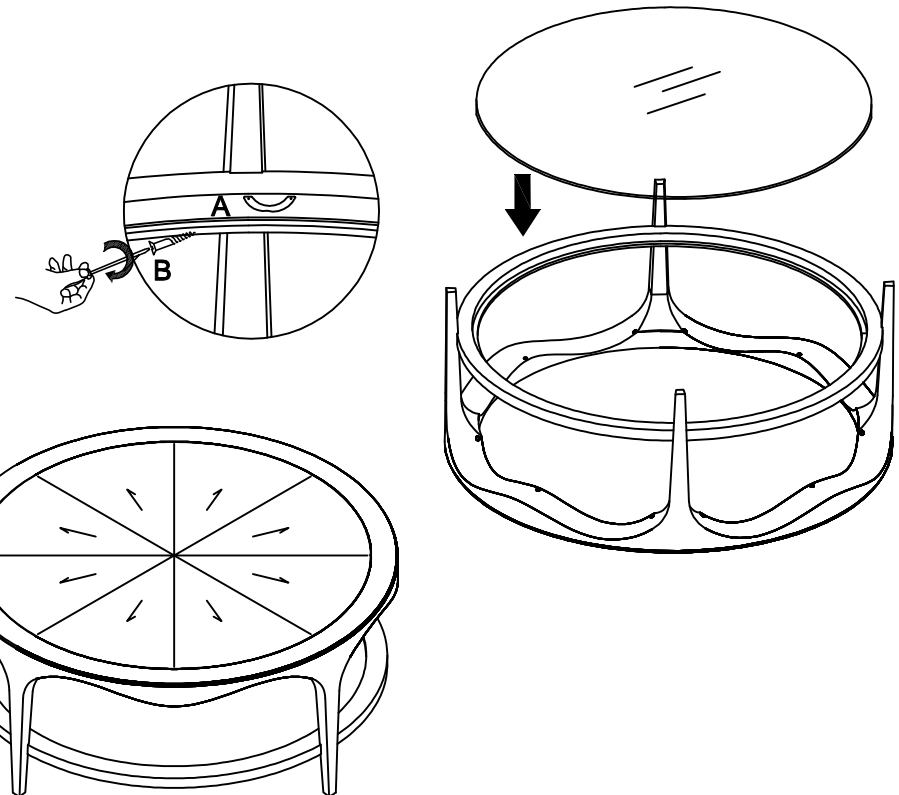

CLA-020-404 DOWN AND UNDER

CARACOLE CLASSIC

ASSEMBLY INSTRUCTIONS
TWO(2)PEOPLE REQUIRED

PLEASE UNPACK ALL PARTS AND CHECK AGAINST PARTS LIST ON THIS INSTRUCTION SHEET BEFORE DISCARDING PACKING AND CARTON!!

1. Turn the table top face down on a soft, clean surface.
2. Attach the glass shelf to shelf frame using screw (A), plastic clip (B), tighten by Philips screw driver as shown in Drawing A.
3. Turn the table to upright position.

CLA-020-404 DOWN AND UNDER		
Part Description	Part No.	QTY
Glass Shelf	CLA-020-404-2028	1
Nail-in Floor Glide	CLA-020-533-5086	4
RTA Hardware	CLA-020-404-2001	1

RTA Hardware		
NO.	Hardware List	Q'ty
A	Screw(3.5x15)	8
B		16