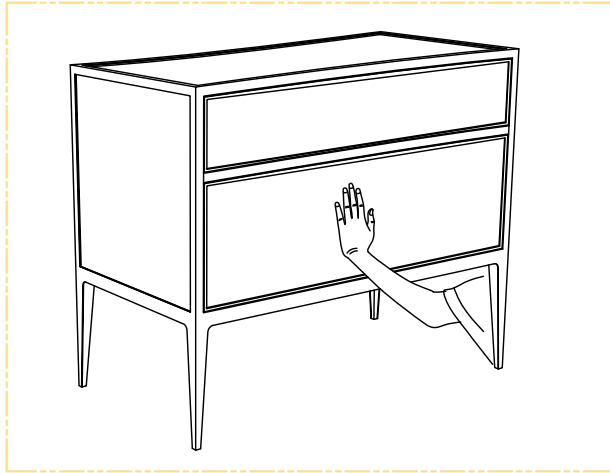

CLA-019-069 A REAL GEM

CARACOLE CLASSIC

ASSEMBLY INSTRUCTIONS

PLEASE UNPACK ALL PARTS AND CHECK QUANTITY AGAINST PARTS LIST BEFORE DISCARDING PACKING CARTON!

1) This is a set-up case and no assembly is required except for anti-tipping restraint straps.

Adjustable Floor Glide

CLA-019-069 A REAL GEM

CARACOLE CLASSIC

Option 1: Position one hand on the center of drawer front and push to open the drawer.

Option 2: Position two hands equally spaced close to the end of drawer front and push to open the drawer.