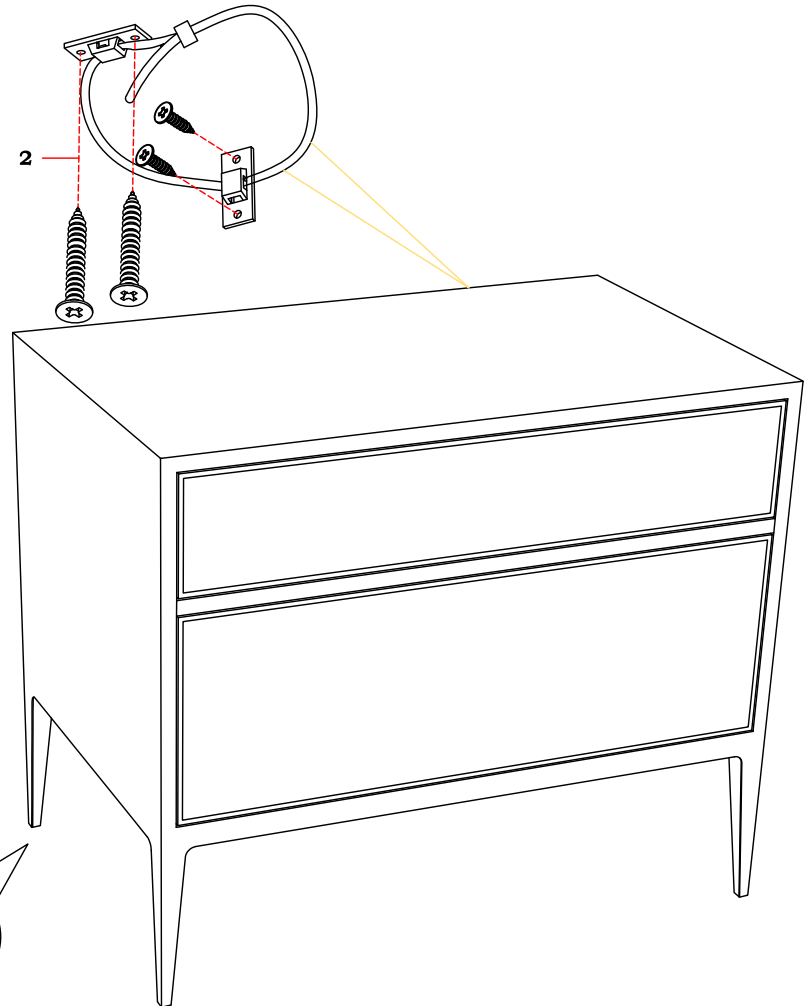

CLA-019-069 A REAL GEM

CARACOLE CLASSIC

ASSEMBLY INSTRUCTIONS

PLEASE UNPACK ALL PARTS AND CHECK QUANTITY AGAINST PARTS LIST BEFORE DISCARDING PACKING CARTON!

1) This is a set-up case and no assembly is required except for anti-tipping restraint straps.

CLA-019-069				
A REAL GEM				
Part List				
NO.		Hardware List	Part Number	QTY
1		Drawer Glide 13.8"	CLA-019-069-0143	2set
2		Tipping Restraint	CLA-019-069-0157	1
3		Adjustable Floor Glide	CLA-019-069-075	4

Adjustable Floor Glide

CLA-019-069 A REAL GEM

CARACOLE CLASSIC

Option 1: Position one hand on the center of drawer front and push to open the drawer.

Option 2: Position two hands equally spaced close to the end of drawer front and push to open the drawer.

WARNING!!!: Do not push the drawer front with one hand only on end of the drawer front as shown in the photo.