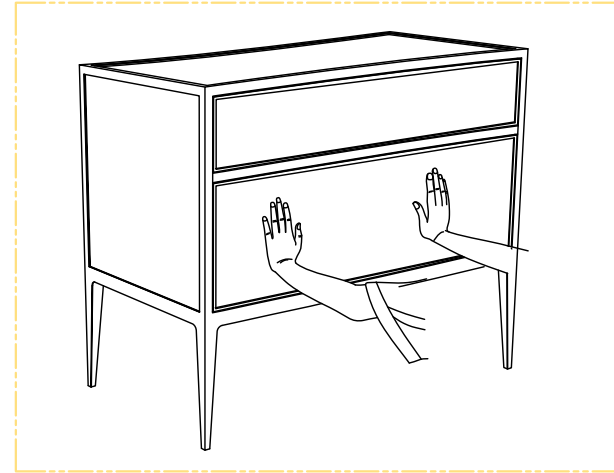

Adjustable Floor Glide

CLA-019-069 A REAL GEM

CARACOLE CLASSIC

Option 1: Position one hand on the center of drawer front and push to open the drawer.

Option 2: Position two hands equally spaced close to the end of drawer front and push to open the drawer.