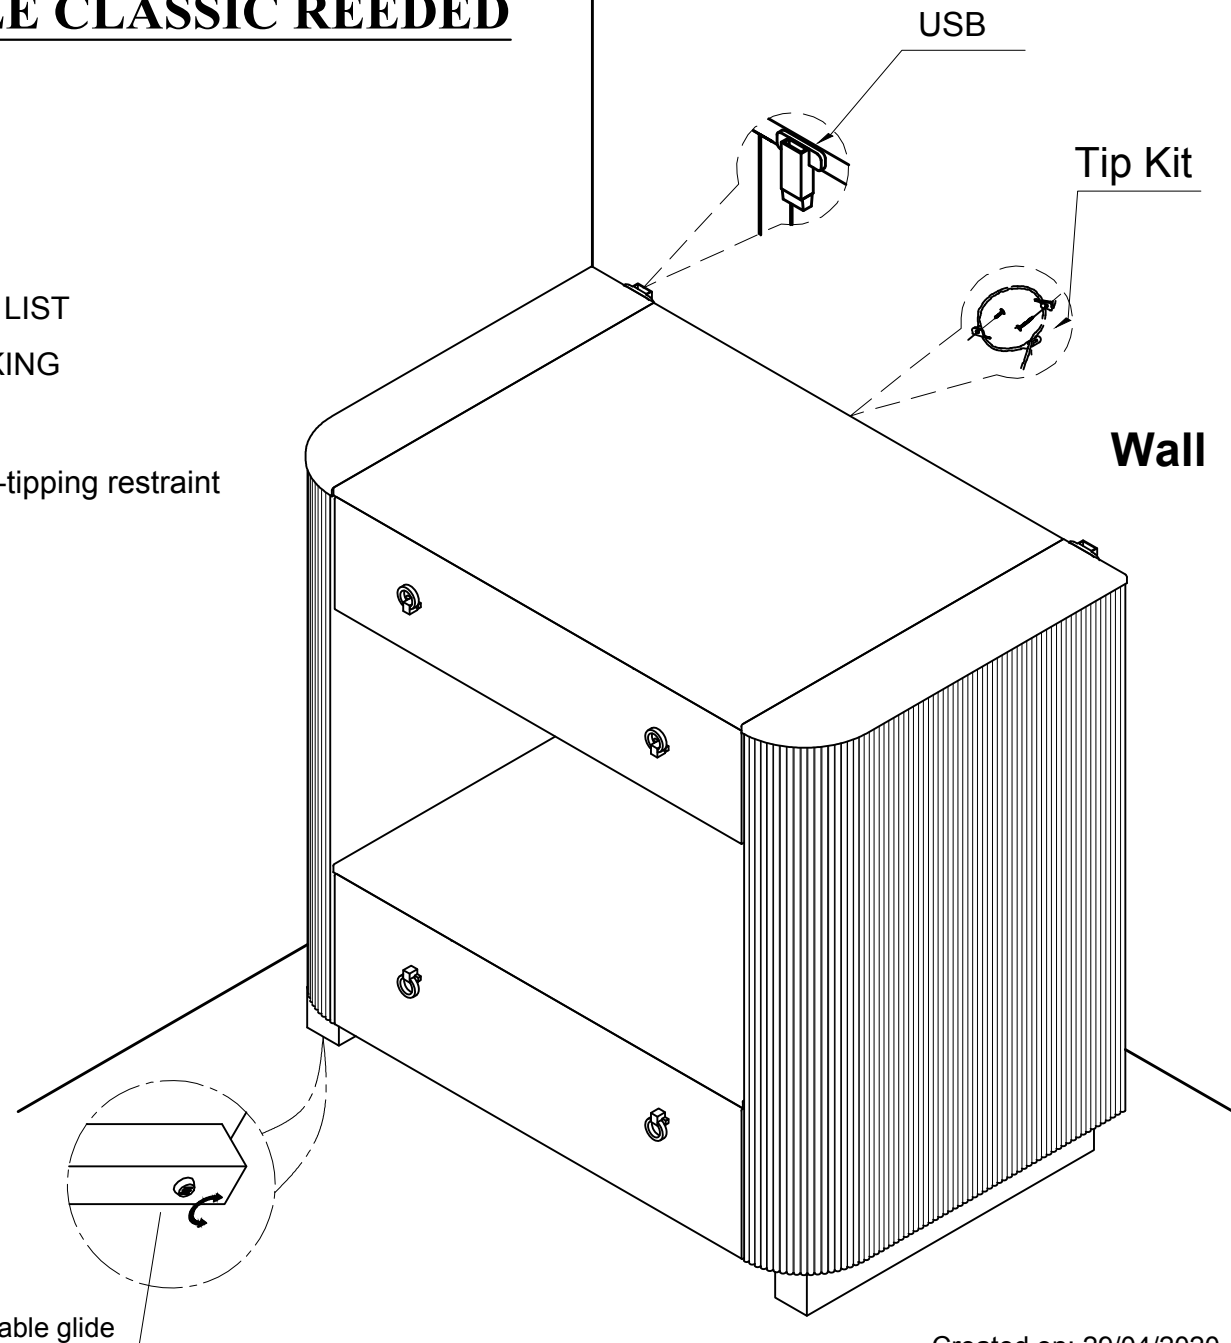

CLA-019-061 LOVE-LY

CARACOLE CLASSIC REEDED

ASSEMBLY INSTRUCTIONS

PLEASE UNPACK ALL PARTS AND CHECK AGAINST PARTS LIST ON THIS INSTRUCTION SHEET BEFORE DISCARDING PACKING AND CARTON!!

This is a set-up case and no assembly is required except for anti-tipping restraint straps (follow anti-tip hardware pack instruction sheet)

Part Description	Part No.	Qty.
1 Drawer Glide 10"	CLA-019-061-30020	2 (sets)
2 Adjustable Glide	CLA-019-061-3003	4 (pcs)
3 Ring handle	CLA-019-061-3020	4 (pcs)
4 Tip kit	CLA-019-061-3019	1 (pc)
5 Outlet (USB)	CLA-019-061-30022	2 (pcs)

Adjustable glide