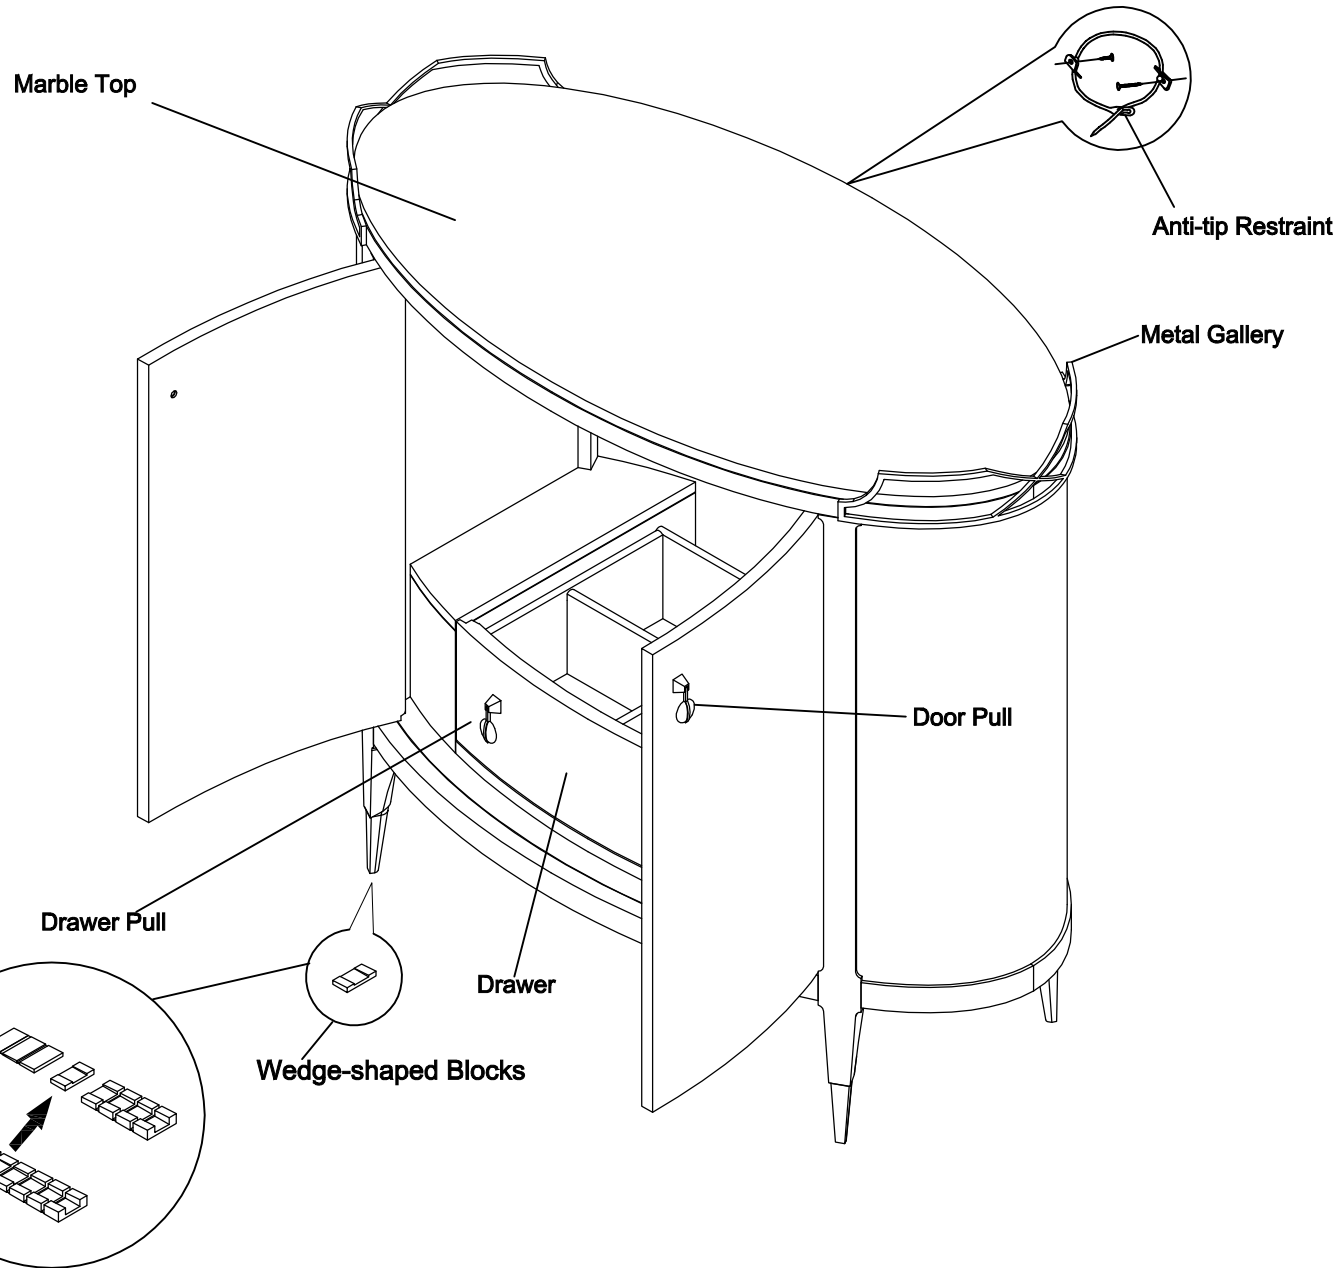

CLA-016-481 MIX-OLOGY

CARACOLE CLASSIC

ASSEMBLY INSTRUCTIONS

PLEASE UNPACK ALL PARTS AND CHECK AGAINST PARTS LIST ON THIS INSTRUCTION SHEET BEFORE DISCARDING PACKING AND CARTON!!

This is a set-up item and no assembly is required except for anti-tipping restraint straps. (Follow instruction for Anti-tip restraint assembly) . Should the doors not close well, adjust the wedge-shaped block to level the case.

CLA-016-481		
MIX-OLOGY		
Part Description	Part No.	QTY
Marble Top	CLA-016-481-20171	1
Door Pull	CLA-016-481-2082	2
Door Hinge	CLA-016-481-2005	2SET
Anti-tip Restraint	CLA-016-481-20157	1
Metal Gallery	CLA-016-481-20427	2
Wedge-shaped Block	CLA-016-481-20426	2
Drawer Pull	CLA-016-481-2082	2

Noted: If necessary, please cut the proper wedge-shaped block put under the foot to make the case level.