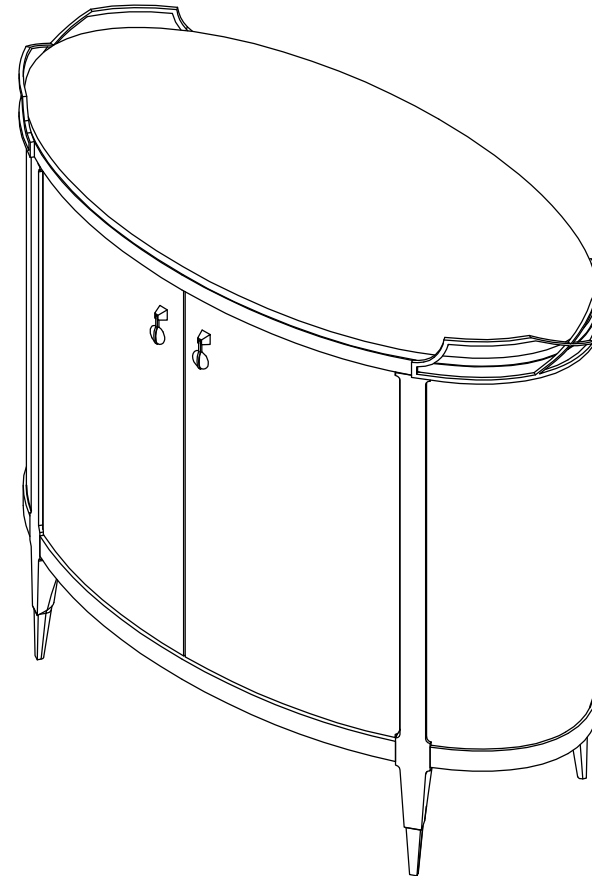

CLA-016-481 MIX-OLOGY

CARACOLE CLASSIC

ASSEMBLY INSTRUCTIONS

PLEASE UNPACK ALL PARTS AND CHECK AGAINST PARTS LIST ON THIS INSTRUCTION SHEET BEFORE DISCARDING PACKING AND CARTON!!

This is a set-up item and no assembly is required except for anti-tipping restraint straps. (Follow instruction for Anti-tip restraint assembly) . Should the doors not close well, adjust the wedge-shaped block to level the case.

CLA-016-481		
MIX-OLOGY		
Part Description	Part No.	QTY
Marble Top	CLA-016-481-20171	1
Door Pull	CLA-016-481-2082	2
Door Hinge	CLA-016-481-2005	2SET
Anti-tip Restraint	CLA-016-481-20157	1
Metal Gallery	CLA-016-481-20427	2
Wedge-shaped Block	CLA-016-481-20426	2
Drawer Pull	CLA-016-481-2082	2