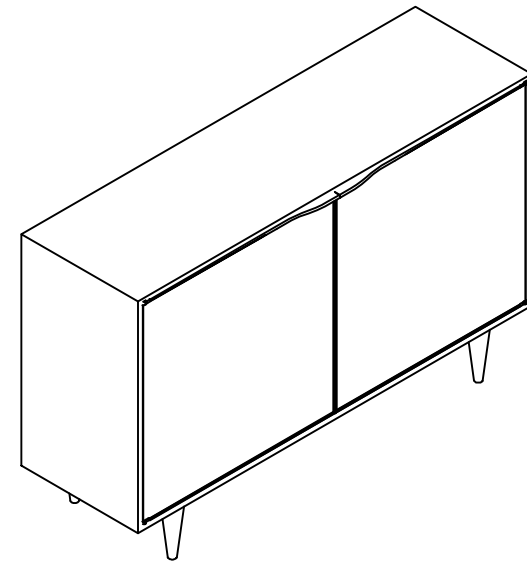

CLA-015-054
CARACOLE CLASSIC

ASSEMBLY INSTRUCTIONS

UNPACK ALL PARTS AND CHECK QUANTITY AGAINST PARTS LIST BEFORE DISCARDING PACKING CARTON!

1) This is a set up construction item, all set up and installed in the factory.

CLA-015-054		
EXTRAV-AGATE		
Part Description	Part No.	QTY
Left Door	CLA-015-054-0392	1
Right Door	CLA-015-054-0393	1
Pivot Hinge	CLA-015-054-005	2sets
Catcher	CLA-015-054-011	2sets
Roller Catcher	CLA-015-054-0343	2sets
Screw	CLA-015-054-0183	48
Drawer	CLA-015-054-088	2
Metal Side Guides	CLA-015-054-30147	2sets
Drawer Knob	CLA-015-054-3081	2
Bolt	CLA-015-054-0186	2
Adjustable Shelf	CLA-015-054-0116	2
Shelf Pin	CLA-015-054-087	8
Adjustable glide	CLA-015-054-003	4
RTA Hardware	CLA-015-054-001	1