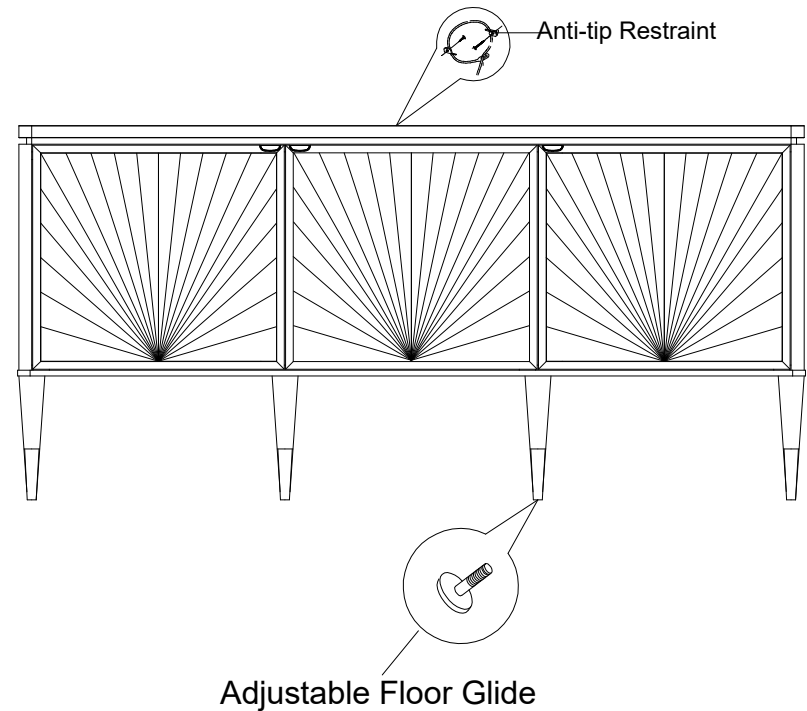

C112-422-251 SIDEBOARD

VALENTINA

ASSEMBLY INSTRUCTIONS

PLEASE UNPACK ALL PARTS AND CHECK AGAINST PARTS LIST ON THIS INSTRUCTION SHEET BEFORE DISCARDING PACKING AND CARTON!!

This is a set-up case and no assembly is required except for anti-tip restraint strap. (follow instruction for anti-tip restraint assembly)

Note: Touch-up pen is provided for repair of minor issues resulting from transit, handling and normal use.

*** NOTE KEEP THIS SHEET!!! ***

In the unlikely event that you would need a replacement part for your furniture, please contact your local authorized Caracole International dealer. If you need replacement hardware quickly, it could be purchased from your local hardware store.

C112-422-251		
SIDEBOARD		
Part Description	Part No.	QTY
Medium Pull	C112-422-251-4081	3
Soft-closing Guide	C113-422-011-30424	3sets
Adjustable Floor Glide	C113-422-061-3075	6
Anti-tip Restraint	C113-422-061-30157	1
Touch-up Pen	C113-422-061-30439	1
Metal Ferrule	C112-422-251-4006	6
Adjustable Shelf	C112-422-251-4023	2
Adjustable Shelf Pins	C112-422-251-4087	8
Marble Topφ1932X509X30MM	C112-422-251-40171	1
Europe Hinge	C112-422-251-40425	9
Magnetic Catch	C112-422-251-4012	3
Single Roller Catch	C112-422-251-40343	3

Anti-tip Restraint

Adjustable Shelf

Adjustable Floor Glide