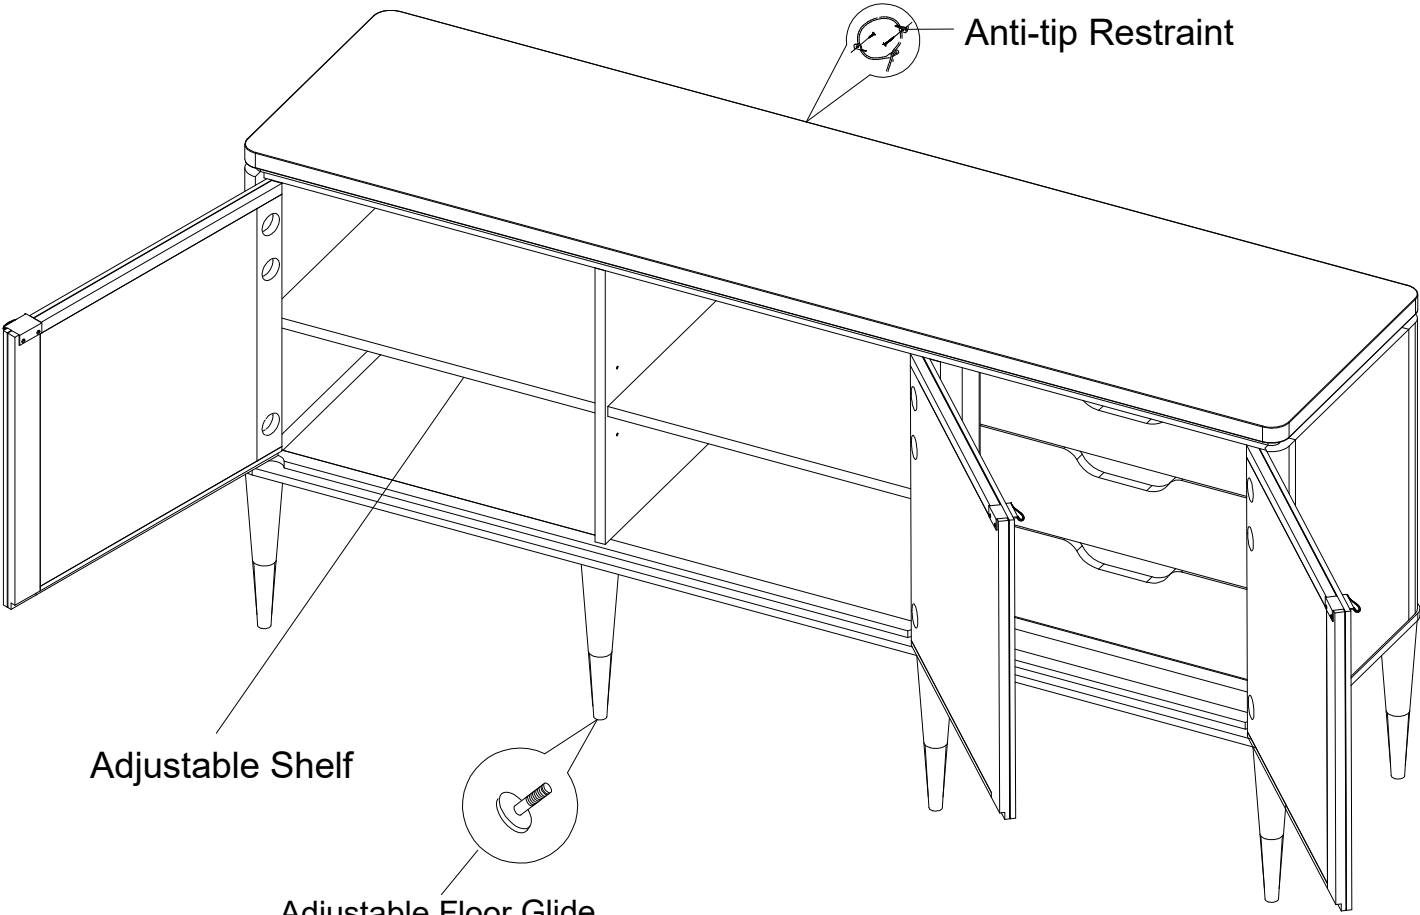

C112-422-251 SIDEBOARD

VALENTINA

ASSEMBLY INSTRUCTIONS

PLEASE UNPACK ALL PARTS AND CHECK AGAINST PARTS LIST ON THIS INSTRUCTION SHEET BEFORE DISCARDING PACKING AND CARTON!!

This is a set-up case and no assembly is required except for anti-tip restraint strap. (follow instruction for anti-tip restraint assembly)

C112-422-251		
SIDEBOARD		
Part Description	Part No.	QTY
Medium Pull	C112-422-251-4081	3
Soft-closing Guide	C113-422-011-30424	3sets
Adjustable Floor Glide	C113-422-061-3075	6
Anti-tip Restraint	C113-422-061-30157	1
Touch-up Pen	C113-422-061-30439	1
Metal Ferrule	C112-422-251-4006	6
Adjustable Shelf	C112-422-251-4023	2
Adjustable Shelf Pins	C112-422-251-4087	8
Marble Topφ1932X509X30MM	C112-422-251-40171	1
Europe Hinge	C112-422-251-40425	9
Magnetic Catch	C112-422-251-4012	3
Single Roller Catch	C112-422-251-40343	3

Anti-tip Restraint

Adjustable Shelf

Adjustable Floor Glide