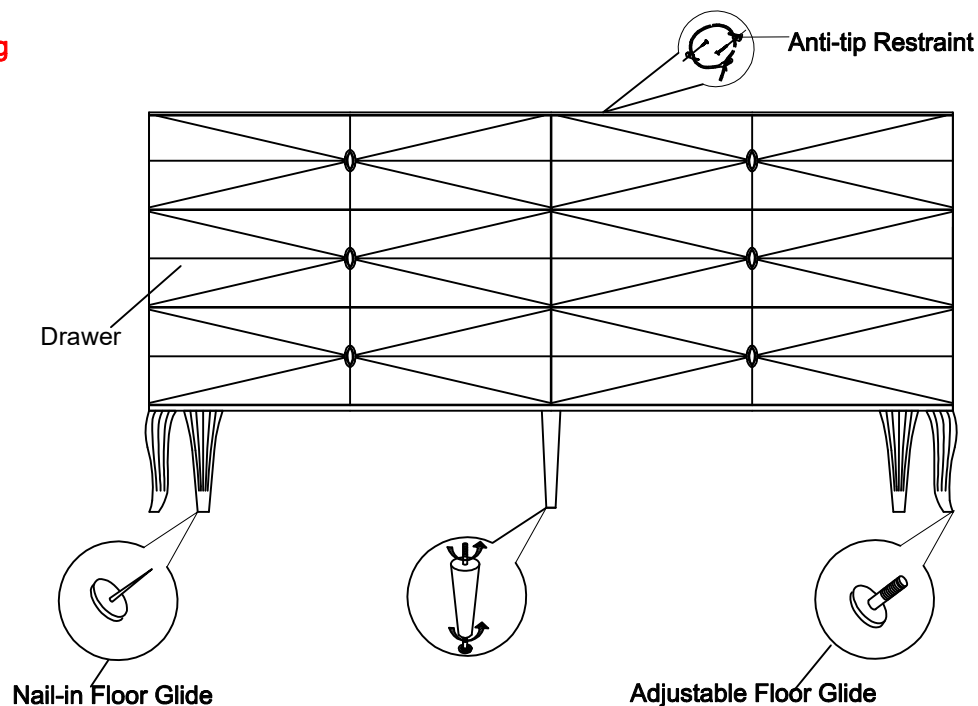

C093-020-011 DOUBLE DRESSER

1 of 1

LILLIAN

ASSEMBLY INSTRUCTIONS

PLEASE UNPACK ALL PARTS AND CHECK AGAINST PARTS LIST ON THIS INSTRUCTION SHEET BEFORE DISCARDING PACKING AND CARTON!!

This is a set-up case and no assembly is required except for anti-tip restraint strap. (follow instruction for anti-tip restraint assembly)

Note: Touch-up pen is provided for repair of minor issues resulting from transit, handling and normal use.

*** NOTE KEEP THIS SHEET!!! ***

In the unlikely event that you would need a replacement part for your furniture, please contact your local authorized Caracole International dealer. If you need replacement hardware quickly, it could be purchased from your local hardware store.

C093-020-011		
DOUBLE DRESSER		
Part Description	Part No.	QTY
Drawer Pull	C093-020-011-3081	6
Soft-closing Guide	C093-020-011-30424	6
Nail-in Floor Glide	C093-020-011-3086	2
Adjustable Floor Glide	C093-020-011-3075	3
Anti-tip Restraint	C093-020-011-30157	1
Support Leg	C093-020-011-30305	1
Touch-up Pen	C093-020-011-30439	1