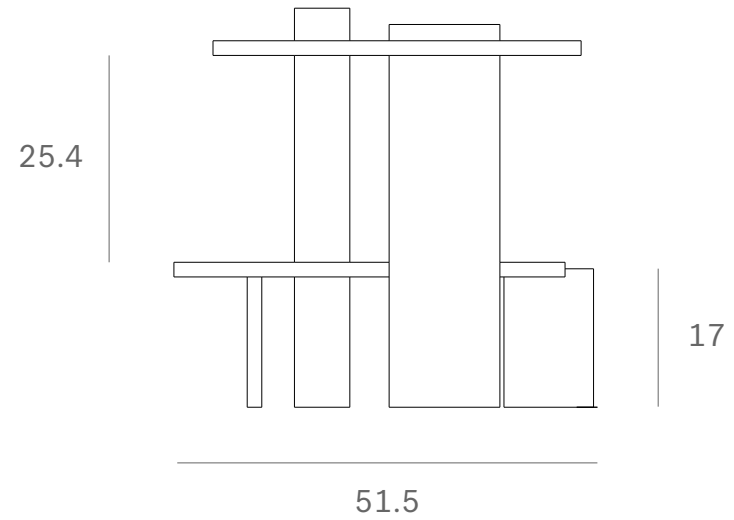

*Ethnicraft*

10120- Teak Abstract side table - Dimensions (cm)

*Ethnicraft*

10120- Teak Abstract side table - Dimensions (inches)