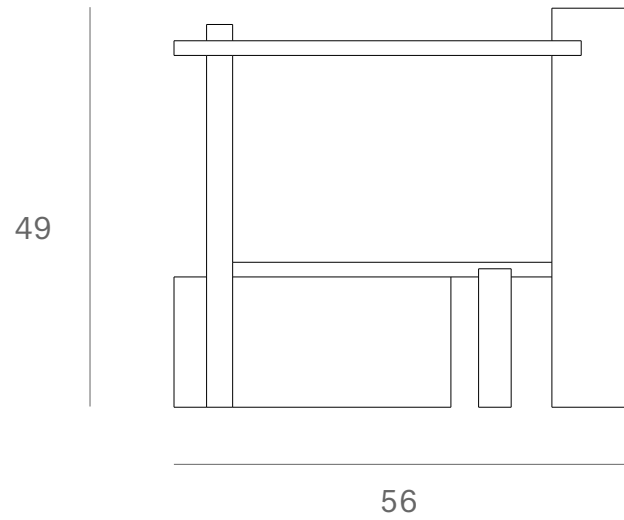

*Ethnicraft*

10120- Teak Abstract side table - Dimensions (cm)

*Ethnicraft*

10120- Teak Abstract side table - Dimensions (inches)