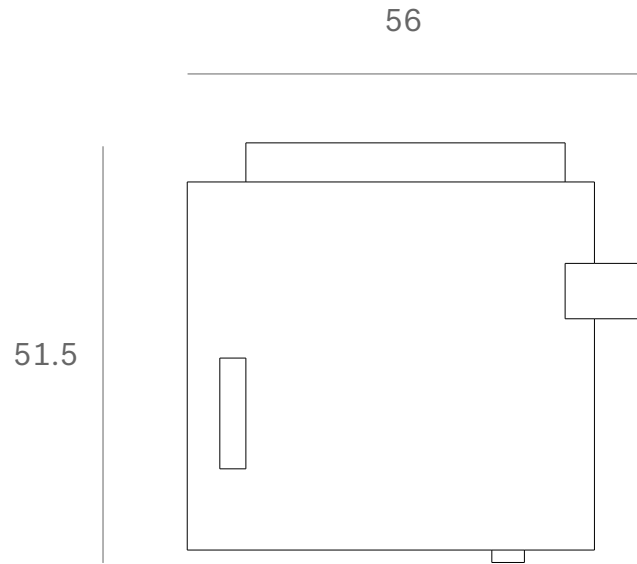

*Ethnicraft*

10120- Teak Abstract side table - Dimensions (cm)

*Ethnicraft*

10120- Teak Abstract side table - Dimensions (inches)