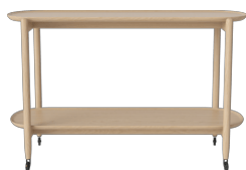

19 kg

Producer

Spinvalis

The parcel's measurements

The parcel's measurements 1: 0.07 m³, 21.0 kg
(D 85.0 cm, W 53.0 cm, H 16.0 cm))

03-137-05

Coupe Bar Trolley 120 x 40 cm

Height