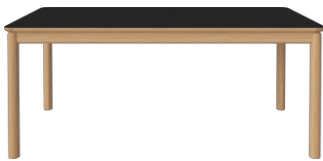

BOLIA

03-135-10

Ronya Dining Table 220 x 90 cm

Specifications

Country of origin	Assembly	Height	Depth	Length	Weight
Poland	Legs/Base to be mounted	75 cm	90 cm	220 cm	57 kg
Tabletop thickness	Distance between legs	Distance sarg to floor	Distance tabletop to floor	Producer	Wood Due Diligence
2.50 cm	206 cm	64 cm	75 cm	PBJ Polen	Legs, Solid, Oak, Quercus robur, Poland / Edge, Solid, Oak, Quercus robur, Poland / Tabletop, Veneer, Oak, Quercus robur, Poland / Tabletop, Particle board / Rails, Solid, Pine, Pinus sylvatica, Poland

ANSI/BIFMA X5.5 Desk and Table Products

TSCA Title VI compliant

The mark of responsible forestry

03-135-10

Ronya Dining Table 220 x 90 cm

Height
75 cm

Depth
90 cm

Length
220 cm

Weight
57 kg

Tabletop thickness
2.50 cm

Distance between legs
206 cm

Distance sarg to floor
64 cm

Distance tabletop to floor
75 cm

Producer
PBJ Polen

Wood Due Diligence

Legs, Solid, Oak, Quercus robur, Poland / Edge, Solid, Oak, Quercus robur, Poland / Tabletop, Veneer, Oak, Quercus robur, Poland / Tabletop, Particle board / Rails, Solid, Pine, Pinus sylvatica, Poland

The parcel's measurements

The parcel's measurements 1: 0.27 m³, 57.0 kg (D 97.0 cm, W 231.0 cm, H 12.0 cm))

03-135-01

Ronya Dining Table 180 x 90 cm

Height
75 cm

Depth
90 cm

Length
180 cm

Weight
50 kg