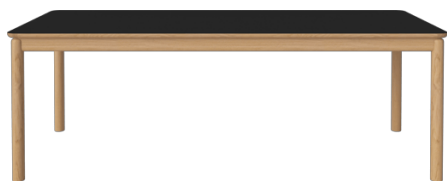

Ronya series

Designed by Studio Nooi, Italy

Through crafted details and simple, rounded lines, the Ronya table elevates the dining experience to its most warm and inviting form. Studio Nooi have created an elegant and simple dining table, with legs crafted in solid, FSC® certified oak and tabletop in beautiful oak veneer or laminate in a selection of colours. A table tailormade to meet all your dining needs.

BOLIA

03-135-10

Ronya Dining Table 220 x 90 cm

Specifications

Country of origin	Assembly	Height	Depth	Length	Weight
Poland	Legs/Base to be mounted	75 cm	90 cm	220 cm	57 kg
Tabletop thickness	Distance between legs	Distance sarg to floor	Distance tabletop to floor	Producer	Wood Due Diligence
2.50 cm	206 cm	64 cm	75 cm	PBJ Polen	Legs, Solid, Oak, Quercus robur, Poland / Edge, Solid, Oak, Quercus robur, Poland / Tabletop, Veneer, Oak, Quercus robur, Poland / Tabletop, Particle board / Rails, Solid, Pine, Pinus sylvatica, Poland

Weight
57 kg

Tabletop thickness
2.50 cm

Distance between legs
206 cm

Distance sarg to floor
64 cm

Distance tabletop to floor
75 cm

Producer
PBJ Polen

Wood Due Diligence

Legs, Solid, Oak, Quercus robur, Poland / Edge, Solid, Oak, Quercus robur, Poland / Tabletop, Veneer, Oak, Quercus robur, Poland / Tabletop, Particle board / Rails, Solid, Pine, Pinus sylvatica, Poland

Distance tabletop to floor
75 cm

Producer
PBJ Polen

Wood Due Diligence

Legs, Solid, Oak, Quercus robur, Poland / Edge, Solid, Oak, Quercus robur, Poland / Tabletop, Veneer, Oak, Quercus robur, Poland / Tabletop, Particle board, Particle board, Poland / Rails, Solid, Pine, Pinus sylvatica, Poland