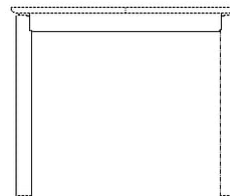

BOLIA

03-135-10

Ronya Dining Table 220 x 90 cm

Specifications

Country of origin	Assembly	Height	Depth	Length	Weight
Poland	Legs/Base to be mounted	75 cm	90 cm	220 cm	57 kg
Tabletop thickness	Distance between legs	Distance sarg to floor	Distance tabletop to floor	Producer	Wood Due Diligence
2.50 cm	206 cm	64 cm	75 cm	PBJ Polen	Legs, Solid, Oak, Quercus robur, Poland / Edge, Solid, Oak, Quercus robur, Poland / Tabletop, Veneer, Oak, Quercus robur, Poland / Tabletop, Particle board / Rails, Solid, Pine, Pinus sylvatica, Poland

The parcel's measurements

The parcel's measurements
 l: 0.27 m³, 57.0 kg
 (D 97.0 cm, W 231.0 cm, H 12.0 cm))

Test and certifications

FSC® C165134

EN 15372 - L2: General use:Furniture. Strength, durability and safety. Requirements for non-domestic tables

The parcel's measurements

The parcel's measurements 1: 0.27 m³, 57.0 kg (D 97.0 cm, W 231.0 cm, H 12.0 cm))

03-135-01

Ronya Dining Table 180 x 90 cm

Height
75 cm

Depth
90 cm

Length
180 cm

Weight
50 kg

The parcel's measurements

The parcel's measurements 1: 0.27 m³, 52.0 kg (D 97.0 cm, W 231.0 cm, H 12.0 cm))

The parcel's measurements 2: 0.06 m³, 14.0 kg (D 49.0 cm, W 109.0 cm, H 11.0 cm))

Materials and surfaces