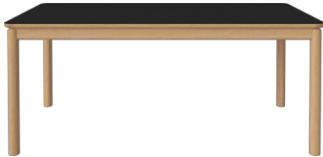

The parcel's measurements

The parcel's measurements 1: 0.27 m³, 57.0 kg (D 97.0 cm, W 231.0 cm, H 12.0 cm))

03-135-01

Ronya Dining Table 180 x 90 cm

Height
75 cm

Depth
90 cm

Length
180 cm

Weight
50 kg

Tabletop thickness
2.50 cm

Distance between legs
166 cm

Distance sarg to floor
64 cm

Distance tabletop to floor
75 cm

Producer
PBJ Polen

Wood Due Diligence

Legs, Solid, Oak, Quercus robur, Poland / Edge, Solid, Oak, Quercus robur, Poland / Tabletop, Veneer, Oak, Quercus robur, Poland / Tabletop, Particle board / Rails, Solid, Pine, Pinus sylvatica, Poland

The parcel's measurements

The parcel's measurements 1: 0.20 m³, 52.0 kg (D 97.0 cm, W 191.0 cm, H 11.0 cm))

03-135-05

Ronya Extension Dining Table 180 x 90 cm

Height
75 cm

Depth
90 cm

Length
180 cm

Weight
50 kg