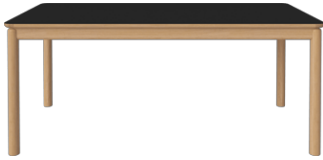

Distance between legs
206 cm

Distance sarg to floor
64 cm

Distance tabletop to floor
75 cm

Producer
PBJ Polen

Wood Due Diligence

Legs, Solid, Oak, Quercus robur, Poland / Edge, Solid, Oak, Quercus robur, Poland / Tabletop, Veneer, Oak, Quercus robur, Poland / Tabletop, Particle board / Rails, Solid, Pine, Pinus sylvatica, Poland

The parcel's measurements
The parcel's measurements 1: 0.27 m³, 57.0 kg (D 97.0 cm, W 231.0 cm, H 12.0 cm))

03-135-05

Ronya Extension Dining Table 180 x 90 cm

Height
75 cm

Depth
90 cm

Length
180 cm

Weight
50 kg