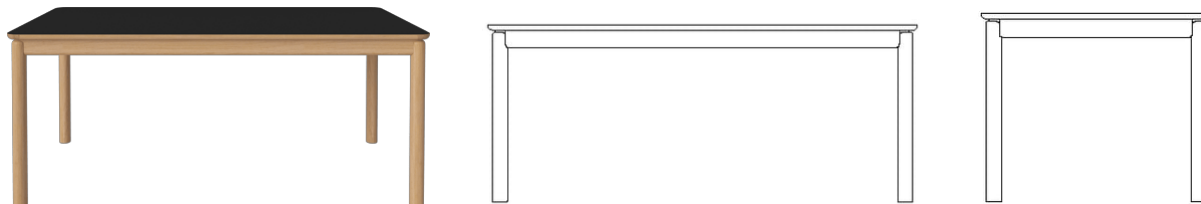

BOLIA

03-135-01

Ronya Dining Table 180 x 90 cm

Specifications

Country of origin	Assembly	Height	Depth	Length	Weight
Poland	Legs/Base to be mounted	75 cm	90 cm	180 cm	50 kg
Tabletop thickness	Distance between legs	Distance sarg to floor	Distance tabletop to floor	Producer	Wood Due Diligence
2.50 cm	166 cm	64 cm	75 cm	PBJ Polen	Legs, Solid, Oak, Quercus robur, Poland / Edge, Solid, Oak, Quercus robur, Poland / Tabletop, Veneer, Oak, Quercus robur, Poland / Tabletop, Particle board / Rails, Solid, Pine, Pinus sylvatica, Poland

The parcel's measurements

The parcel's measurements
 l: 0.20 m³, 52.0 kg
 (D 97.0 cm, W 191.0 cm, H 11.0 cm))

Test and certifications

FSC® C165134

EN 15372 - L2: General use:Furniture. Strength, durability and safety. Requirements for non-domestic tables

The parcel's measurements
The parcel's measurements 1: 0.20 m³, 52.0 kg (D 97.0 cm, W 191.0 cm, H 11.0 cm))

03-135-10

Ronya Dining Table 220 x 90 cm

Height
75 cm

Depth
90 cm

Length
220 cm

Weight
57 kg

Tabletop thickness
2.50 cm

The parcel's measurements
The parcel's measurements 1: 0.27 m³, 57.0 kg (D 97.0 cm, W 231.0 cm, H 12.0 cm))

03-135-05

Ronya Extension Dining Table 180 x 90 cm

Height
75 cm

Depth
90 cm

Length
180 cm

Weight
50 kg