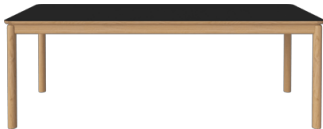

03-135-15

Ronya Extension Dining Table 220 x 90 cm

Height
75 cm

Depth
90 cm

Length
220 cm

Weight
52 kg

Full length incl. extension leave(s)
320 cm

Tabletop thickness
2.50 cm

Distance between legs
206 cm

Distance sarg to floor
64 cm

Distance tabletop to floor
75 cm

Producer
PBJ Polen

Wood Due Diligence

Legs, Solid, Oak, Quercus robur, Poland / Edge, Solid, Oak, Quercus robur, Poland / Tabletop, Veneer, Oak, Quercus robur, Poland / Tabletop, Particle board, Particle board, Poland / Rails, Solid, Pine, Pinus sylvatica, Poland

The parcel's measurements
The parcel's measurements 1: 0.27 m³, 52.0 kg (D 97.0 cm, W 231.0 cm, H 12.0 cm))
The parcel's measurements 2: 0.06 m³, 14.0 kg (D 49.0 cm, W 109.0 cm, H 11.0 cm))