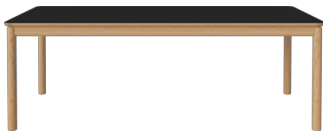

BOLIA

03-135-01

Ronya Dining Table 180 x 90 cm

Specifications

Country of origin	Assembly	Height	Depth	Length	Weight
Poland	Legs/Base to be mounted	75 cm	90 cm	180 cm	50 kg
Tabletop thickness	Distance between legs	Distance sarg to floor	Distance tabletop to floor	Producer	Wood Due Diligence
2.50 cm	166 cm	64 cm	75 cm	PBJ Polen	Legs, Solid, Oak, Quercus robur, Poland / Edge, Solid, Oak, Quercus robur, Poland / Tabletop, Veneer, Oak, Quercus robur, Poland / Tabletop, Particle board / Rails, Solid, Pine, Pinus sylvatica, Poland

ANSI/BIFMA X5.5 Desk and Table Products

TSCA Title VI compliant

The mark of responsible forestry

03-135-01

Ronya Dining Table 180 x 90 cm

Height
75 cm

Depth
90 cm

Length
180 cm

Weight
50 kg

Tabletop thickness
2.50 cm

Distance between legs
166 cm

Distance sarg to floor
64 cm

Distance tabletop to floor
75 cm

Producer
PBJ Polen

Wood Due Diligence

Legs, Solid, Oak, Quercus robur, Poland / Edge, Solid, Oak, Quercus robur, Poland / Tabletop, Veneer, Oak, Quercus robur, Poland / Tabletop, Particle board / Rails, Solid, Pine, Pinus sylvatica, Poland

The parcel's measurements
The parcel's measurements 1: 0.20 m³, 52.0 kg (D 97.0 cm, W 191.0 cm, H 11.0 cm))

03-135-10

Ronya Dining Table 220 x 90 cm

Height
75 cm

Depth
90 cm

Length
220 cm

Weight
57 kg

Tabletop thickness
2.50 cm