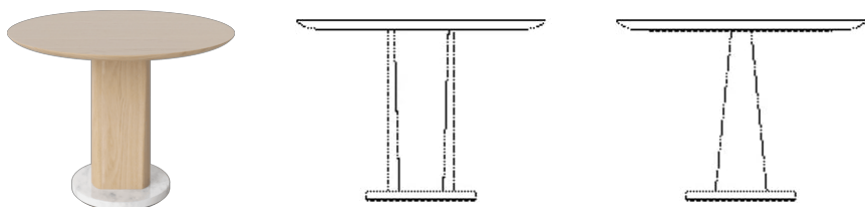

Root series

Designed by Pavel Vetrov, Ukraine

A side or coffee table that will add a sculptural element to any space. Designed by Ukrainian designer Pavel Vetrov with a minimalist expression that highlights the luxurious materials – solid oak and Italian marble, carved into perfectly balanced shapes. Handcrafted in FSC®-certified oak.

03-134-10

Root Side Table Ø60, H44 cm

Specifications

Country of origin	Assembly	Height	Length	Width	Weight
Croatia	Legs/Base to be mounted	44 cm	60 cm	60 cm	5 kg
Diameter	Producer	The parcel's measurements			
60 cm	Spinvalis	The parcel's measurements 1: 0.02 m ³ , 5.0 kg (D 62.0 cm, W 62.0 cm, H 4.0 cm))			
		The parcel's measurements 2: 0.06 m ³ , 11.0 kg (D 35.0 cm, W 35.0 cm, H 45.0 cm))			

The parcel's measurements
The parcel's measurements 1: 0.01 m³, 3.0 kg
(D 44.0 cm, W 44.0 cm, H 4.0 cm))
The parcel's measurements 2: 0.06 m³, 11.0 kg
(D 35.0 cm, W 35.0 cm, H 45.0 cm))

03-134-05

Root Side Table Ø42, H54 cm

03-134-15

Root Side Table Ø60, H54 cm

Height
54 cm

Length
60 cm

Width
60 cm

Weight
5 kg

Diameter
60 cm

Producer
Spinvalis