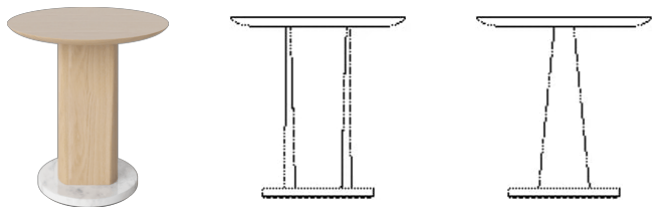

## Root series

Designed by Pavel Vetrov, Ukraine

---

A side or coffee table that will add a sculptural element to any space. Designed by Ukrainian designer Pavel Vetrov with a minimalist expression that highlights the luxurious materials – solid oak and Italian marble, carved into perfectly balanced shapes. Handcrafted in FSC®-certified oak.

### Specifications

Country of origin	Assembly	Height	Length	Width	Weight
Croatia	Legs/Base to be mounted	44 cm	42 cm	42 cm	3 kg
Diameter	Producer	The parcel's measurements			
42 cm	Spinvalis	The parcel's measurements 1: 0.01 m <sup>3</sup> , 3.0 kg (D 44.0 cm, W 44.0 cm, H 4.0 cm))			
		The parcel's measurements 2: 0.06 m <sup>3</sup> , 11.0 kg (D 35.0 cm, W 35.0 cm, H 45.0 cm))			

---

**03-134-10**

Root Side Table Ø60, H44 cm

**Height**  
44 cm

**Length**  
60 cm

**Width**  
60 cm

**Weight**  
5 kg

**Diameter**  
60 cm

---

**03-134-15**

Root Side Table Ø60, H54 cm

**Height**  
54 cm

**Length**  
60 cm

**Width**  
60 cm

**Weight**  
5 kg

**Diameter**  
60 cm