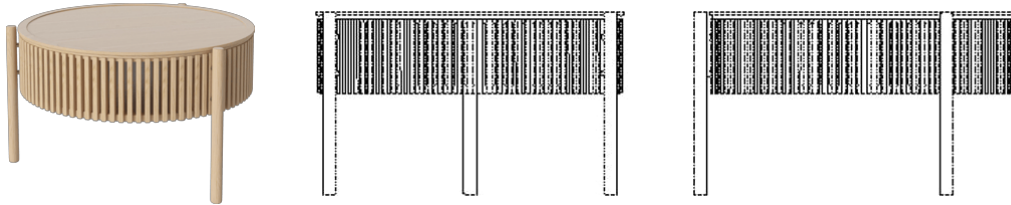

Story series

Designed by Anna Karnov & Clara Mahler, Denmark

Story is an elegant series of handmade side, coffee and bar tables. Each design features the distinctively airy front formed by the elegant wooden columns. Transparent enough to show off your favourite items or just covered enough to conceal them behind the playful front. The designers behind it, Anna Karnov & Clara Mahler, wanted to create a long-lasting design that meets changing needs and wishes. Emphasised by quality craftsmanship and the natural oak that changes character over the years and makes each table unique with its own original and beautiful story. The tables are made of FSC-certified wood and each table is assembled with six bolts that are creatively hidden from the naked eye.

BOLIA

03-127-05

Story Coffee Table

Specifications

Country of origin	Assembly	Height	Diameter	Producer	The parcel's measurements
Croatia	Legs/Base to be mounted	49 cm	83 cm	Spinvalis	The parcel's measurements 1: 0.18 m ³ , 27.0 kg (D 85.0 cm, W 85.0 cm, H 25.0 cm))

Height
49 cm

Diameter
83 cm

Producer
Spinvalis

The parcel's measurements

The parcel's measurements 1: 0.18 m³, 27.0 kg
(D 85.0 cm, W 85.0 cm, H 25.0 cm))

03-127-01

Story Side Table

Height
64 cm

03-127-10

Story Bar Table

Height
88.70 cm

Diameter
54 cm

Weight
23 kg

Producer
Spinvalis

The parcel's measurements

The parcel's measurements 1: 0.00 m³, 2.0 kg
(D 12.0 cm, W 66.0 cm, H 5.0 cm))