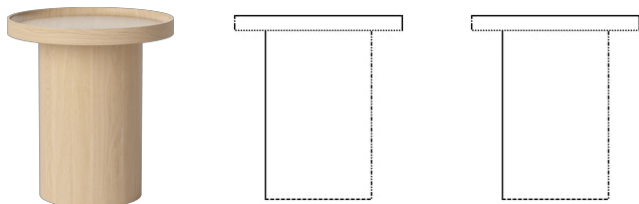

Plateau series

Designed by Büro Famos, Germany

Plateau, designed by Büro Famos, is a series of coffee tables comprising just two simple wooden components: a top and a base. The top is made in solid wood and is milled to make the elegant edge frame the design. The distinctive edge also emphasises the highly skilled carpentry that is showcased throughout the series and creates a beautifully rounded design. The base is made of moulded veneer and also contains a concealed storage compartment, while the top can also serve as a tray.

BOLIA

03-123-10

Plateau Coffee Table Ø48 cm

Specifications

Country of origin	Assembly	Height	Weight	Diameter	Producer
Vietnam	Top to be mounted	52.30 cm	5 kg	48 cm	SANYEI SCANDINAVIA A/S

The parcel's measurements

03-123-10

Plateau Coffee Table Ø48 cm

Height
52.30 cm
Weight
5 kg

Diameter
48 cm
Producer
SANYEI SCANDINAVIA A/S

The parcel's measurements
The parcel's measurements 1: 0.04 m³, 5.0 kg
(D 56.0 cm, W 56.0 cm, H 12.5 cm))
The parcel's measurements 2: 0.06 m³, 4.7 kg
(D 34.0 cm, W 34.0 cm, H 54.0 cm))

03-123-05

Plateau Coffee Table Ø61 cm

Height
34.30 cm

Diameter
61 cm
Producer
SANYEI SCANDINAVIA A/S

The parcel's measurements
The parcel's measurements 1: 0.06 m³, 7.5 kg
(D 69.0 cm, W 69.0 cm, H 12.5 cm))
The parcel's measurements 2: 0.07 m³, 4.8 kg
(D 43.0 cm, W 43.0 cm, H 36.0 cm))