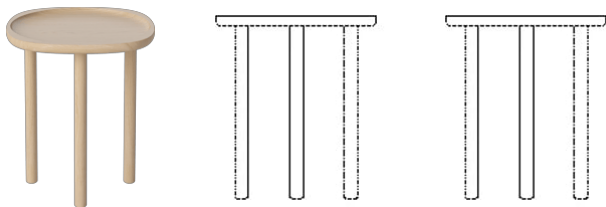

Trace series

Designed by Busetti Garuti Redaelli, Italy

Trace is made from FSC-certified wood and has a soft and organic design. Trace's name comes from the distinctive groove that frames the table top - and is a testament to the traditional wood craftsmanship used to create Trace.

BOLIA

03-120-05

Trace Coffee Table Ø44, H50 cm

Specifications

Country of origin	Assembly	Height	Weight	Diameter	Producer
Croatia	Delivered assembled	50 cm	5 kg	44 cm	Spinvalis

The parcel's measurements

The parcel's measurements 1: 0.02 m³, 5.0 kg
(D 55.0 cm, W 55.0 cm, H 6.0 cm)

The parcel's measurements 1: 0.02 m³, 5.0 kg
(D 55.0 cm, W 55.0 cm, H 6.0 cm))

03-120-06

Trace Coffee Table Ø44, H38 cm

Height
38 cm
Weight
5 kg

Diameter
44 cm
Producer
Spinvalis

The parcel's measurements

The parcel's measurements 1: 0.02 m³, 5.0 kg
(D 55.0 cm, W 55.0 cm, H 6.0 cm))

03-120-01

Trace Coffee Table Ø75, H38 cm

Height
38 cm
Weight
11 kg

Diameter
75 cm
Producer
Spinvalis

The parcel's measurements

The parcel's measurements 1: 0.04 m³, 11.0 kg
(D 86.0 cm, W 77.0 cm, H 6.0 cm))