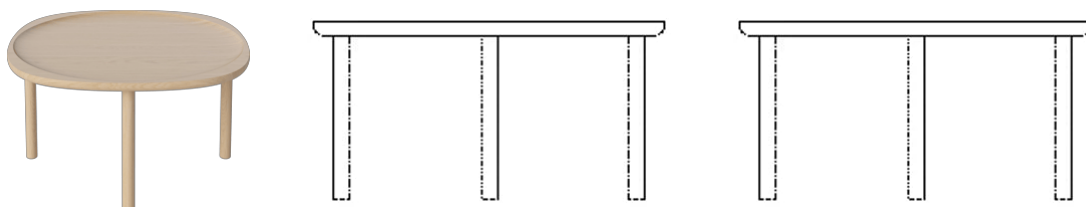

Trace series

Designed by Busetti Garuti Redaelli, Italy

Trace is made from FSC-certified wood and has a soft and organic design. Trace's name comes from the distinctive groove that frames the table top - and is a testament to the traditional wood craftsmanship used to create Trace.

BOLIA

03-120-01

Trace Coffee Table Ø75, H38 cm

Specifications

Country of origin	Assembly	Height	Weight	Diameter	Producer
Croatia	Delivered assembled	38 cm	11 kg	75 cm	Spinvalis

The parcel's measurements

The parcel's measurements 1: 0.04 m³, 11.0 kg
(D 86.0 cm, W 77.0 cm, H 6.0 cm)

The parcel's measurements 1: 0.02 m³, 5.0 kg
(D 55.0 cm, W 55.0 cm, H 6.0 cm))

03-120-05

Trace Coffee Table Ø44, H50 cm

Height
50 cm
Weight
5 kg

Diameter
44 cm
Producer
Spinvalis

The parcel's measurements

The parcel's measurements 1: 0.02 m³, 5.0 kg
(D 55.0 cm, W 55.0 cm, H 6.0 cm))

03-120-02

Trace Coffee Table Ø75, H50 cm

Height
50 cm
Weight
11 kg

Diameter
75 cm
Producer
Spinvalis

The parcel's measurements

The parcel's measurements 1: 0.04 m³, 11.0 kg
(D 86.0 cm, W 77.0 cm, H 6.0 cm))