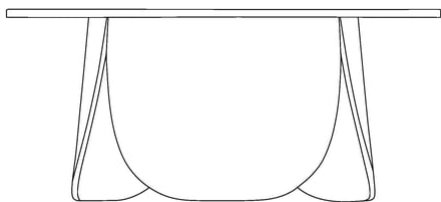

Peyote series

Designed by E-ggs, Italy

A side table with an organic design, which complements your decor and adds an honest, durable and natural look to your home. The Peyote side table is designed by the Italian design studio e-ggs and is inspired by leaves, which can be seen in the round leaf-shaped base, which also ensures solid support for the elegant, floating table top.

BOLIA

03-116-10

Peyote Coffee Table - Ø56, H45 cm

Specifications

Country of origin	Assembly	Height	Weight	Diameter	Producer
Latvia	Legs/Base to be mounted	45 cm	3.70 kg	56 cm	Kvist Industries

The parcel's measurements

The mark of responsible forestry

03-116-10

Peyote Coffee Table - Ø56, H45 cm

Height
45 cm
Weight
3.70 kg

Diameter
56 cm
Producer
Kvist Industries

The parcel's measurements
The parcel's measurements 1: 0.10 m³, 3.7 kg
(D 57.0 cm, W 57.0 cm, H 30.0 cm))
The parcel's measurements 2: 0.05 m³, 6.6 kg
(D 46.5 cm, W 53.0 cm, H 19.0 cm))

03-116-09

Peyote Coffee Table Ø56, H35 cm

Height
35 cm
Weight
3.70 kg

Diameter
56 cm
Producer
Kvist Industries

The parcel's measurements
The parcel's measurements 1: 0.10 m³, 3.7 kg
(D 57.0 cm, W 57.0 cm, H 30.0 cm))
The parcel's measurements 2: 0.04 m³, 5.4 kg
(D 46.5 cm, W 43.0 cm, H 19.0 cm))