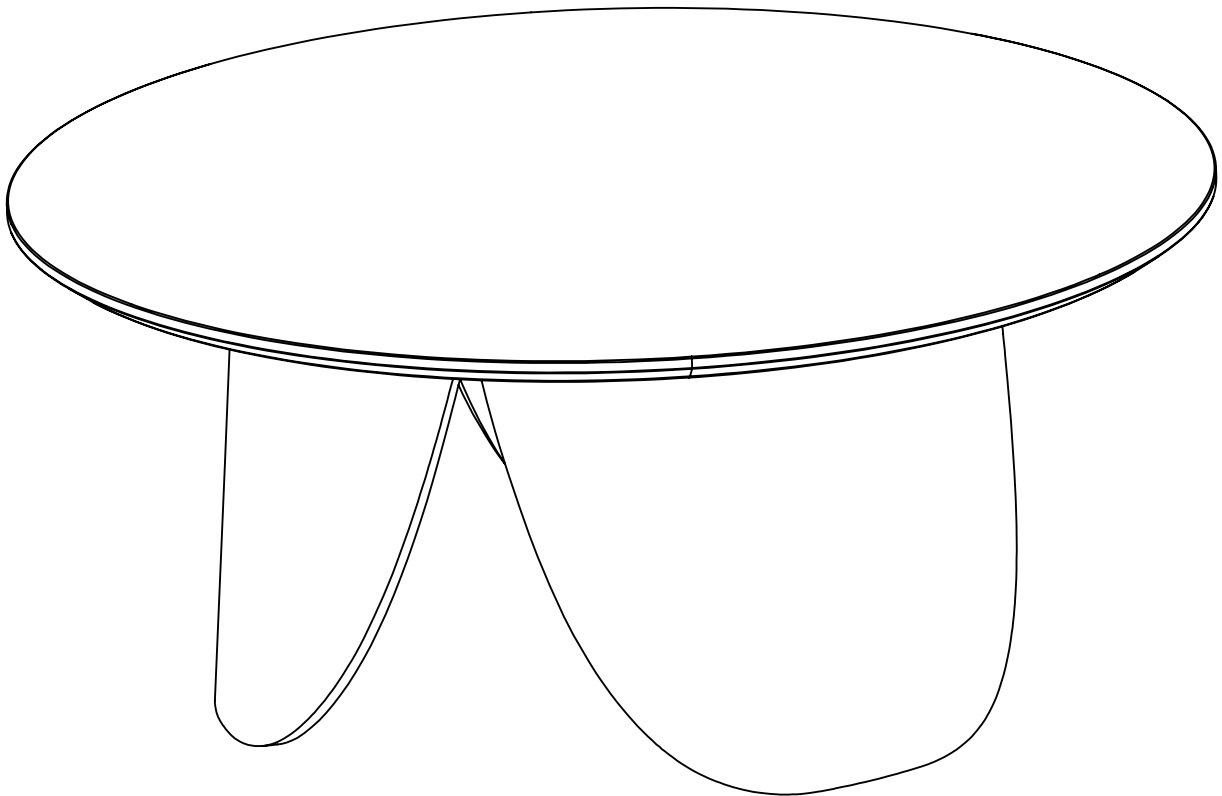

## PEYOTE Coffee Table D800

e-ggs design

### Dimensions.