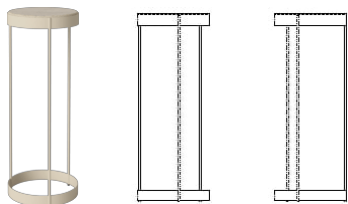

03-105-25

Drum Pedestal Ø28, H70 cm

Specifications

Country of origin	Assembly	Height	Weight	Diameter	Tabletop thickness
Denmark	Delivered assembled	70 cm	6.90 kg	28 cm	2 cm
Producer	The parcel's measurements				
Aage Østergaard Møbelindustri A/S	The parcel's measurements 1: 0.07 m ³ , 6.9 kg (D 30.0 cm, W 30.0 cm, H 73.0 cm)				

03-105-25

Drum Pedestal Ø28, H70 cm

Height
70 cm

Weight
6.90 kg

Diameter
28 cm

Tabletop thickness
2 cm

Producer
Aage Østergaard Møbelindustri A/S

The parcel's measurements
The parcel's measurements 1: 0.07 m³, 6.9 kg
(D 30.0 cm, W 30.0 cm, H 73.0 cm))

03-105-15

Drum Coffee Table Ø60, H35 cm

Height
35 cm

Weight
19.50 kg

Diameter
60 cm

Max weight capacity
5 kg

Producer
Aage Østergaard Møbelindustri A/S

The parcel's measurements
The parcel's measurements 1: 0.14 m³, 19.5 kg
(D 60.5 cm, W 60.5 cm, H 38.5 cm))

03-105-20

Drum Pedestal Ø28, H55 cm

Height
55 cm

Weight
6.30 kg

Diameter
28 cm

Tabletop thickness
2 cm

Producer
Aage Østergaard Møbelindustri A/S

The parcel's measurements
The parcel's measurements 1: 0.05 m³, 6.3 kg
(D 29.0 cm, W 30.0 cm, H 58.0 cm))