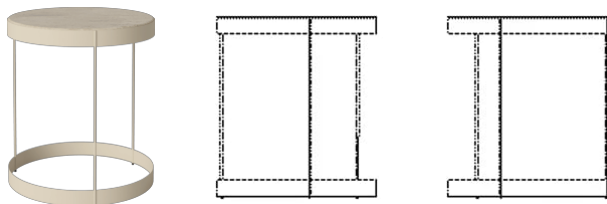

### Specifications

<b>Country of origin</b>	<b>Assembly</b>	<b>Height</b>	<b>Weight</b>	<b>Diameter</b>	<b>Max weight capacity</b>
Denmark	Delivered assembled	45 cm	10.50 kg	40 cm	5 kg
<b>Producer</b>	<b>The parcel's measurements</b>				
Aage Østergaard Møbelindustri A/S	The parcel's measurements 1: 0.08 m <sup>3</sup> , 10.5 kg (D 40.5 cm, W 40.5 cm, H 48.5 cm))				

## Drum series

---

03-105-10

Drum Coffee Table Ø40, H45 cm

**Height**  
45 cm

**Weight**  
10.50 kg

**Diameter**  
40 cm

**Max weight capacity**  
5 kg

**Height**  
35 cm

**Weight**  
19.50 kg

**Diameter**  
60 cm

**Max weight capacity**  
5 kg

**Producer**  
Aage Østergaard Møbelindustri A/S

**The parcel's measurements**  
The parcel's measurements 1: 0.14 m<sup>3</sup>, 19.5 kg  
(D 60.5 cm, W 60.5 cm, H 38.5 cm))

**The parcel's measurements**  
The parcel's measurements 1: 0.05 m<sup>3</sup>, 6.3 kg  
(D 29.0 cm, W 30.0 cm, H 58.0 cm))

---

03-105-25

Drum Pedestal Ø28, H70 cm

**Height**  
70 cm

**Weight**  
6.90 kg

**Diameter**  
28 cm