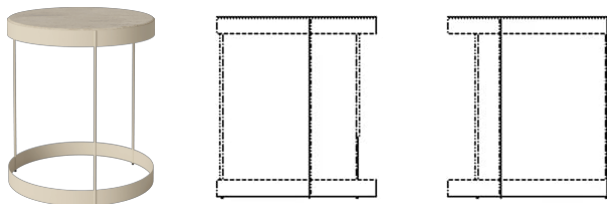

03-105-10

Drum Coffee Table Ø40, H45 cm

Specifications

Country of origin	Assembly	Height	Weight	Diameter	Max weight capacity
Denmark	Delivered assembled	45 cm	10.50 kg	40 cm	5 kg
Producer	The parcel's measurements				
Aage Østergaard Møbelindustri A/S	The parcel's measurements 1: 0.08 m ³ , 10.5 kg (D 40.5 cm, W 40.5 cm, H 48.5 cm))				

Height
35 cm

Weight
19.50 kg

Diameter
60 cm

Max weight capacity
5 kg

Producer
Aage Østergaard Møbelindustri A/S

The parcel's measurements
The parcel's measurements 1: 0.14 m³, 19.5 kg
(D 60.5 cm, W 60.5 cm, H 38.5 cm))

03-105-20

Drum Pedestal Ø28, H55 cm

Height
55 cm

Weight
6.30 kg

Diameter
28 cm

Tabletop thickness
2 cm

Producer
Aage Østergaard Møbelindustri A/S

The parcel's measurements
The parcel's measurements 1: 0.05 m³, 6.3 kg
(D 29.0 cm, W 30.0 cm, H 58.0 cm))

03-105-25

Drum Pedestal Ø28, H70 cm

Height
70 cm

Weight
6.90 kg

Diameter
28 cm

Tabletop thickness
2 cm

Producer
Aage Østergaard Møbelindustri A/S

The parcel's measurements
The parcel's measurements 1: 0.07 m³, 6.9 kg
(D 30.0 cm, W 30.0 cm, H 73.0 cm))