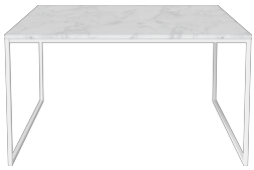

EN 15372:2016 - L1: Light use: Furniture - Strength, durability and safety - Requirements for non-domestic tables

The mark of
responsible forestry

03-060-10

Como Coffee Table 60 x 60 x H48

Height 48 cm
Width 60 cm
Length 60 cm
Producer Aage Østergaard Møbelindustri A/S

The parcel's measurements
The parcel's measurements 1: 0.21 m³, 15.0 kg
(D 63.5 cm, W 63.0 cm, H 53.5 cm))

03-061-05

Como Coffee Table 60 x 60 cm

Length 60 cm
Weight 26 kg
Width 60 cm
Tabletop thickness 2 cm
Producer Aage Østergaard Møbelindustri A/S

The parcel's measurements
The parcel's measurements 1: 0.17 m³, 27.0 kg
(D 65.0 cm, W 65.0 cm, H 41.0 cm))

03-061-10

Como Coffee Table 90 x 90 cm

Length 90 cm
Weight 58 kg
Width 90 cm
Tabletop thickness 2 cm
Producer Aage Østergaard Møbelindustri A/S