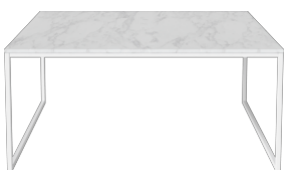

03-061-15

Como Coffee Table 110 x 110 cm

Length 110 cm
Weight 80.50 kg
Width 110 cm
Tabletop thickness 2 cm
Producer Aage Østergaard Møbelindustri A/S

The parcel's measurements
The parcel's measurements 1: 0.62 m³, 82.5 kg
(D 114.0 cm, W 114.0 cm, H 47.5 cm))