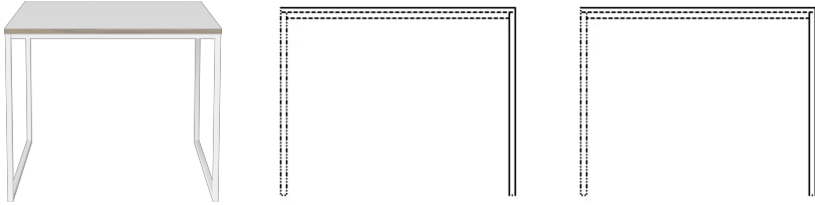

Como series

Designed by Glismand & Rüdiger, Denmark

Simplicity and elegance are shaped and brought to life in various materials and sizes that unite Danish craftsmanship and Scandinavian design. Como features a table top in various organic materials such as solid oak, walnut, laminate, glass, marble and concrete and is available in different sizes and heights, enabling you to blend two together, create a unique material mix or focus on one material in a single colour. It's entirely up to you.

BOLIA

03-060-10

Como Coffee Table 60 x 60 x H48

Specifications

Country of origin	Assembly	Height	Length	Width	Producer
Denmark	Delivered assembled	48 cm	60 cm	60 cm	Aage Østergaard Møbelindustri A/S

The parcel's measurements

The parcel's measurements
The parcel's measurements 1: 0.21 m³, 15.0 kg
(D 63.5 cm, W 63.0 cm, H 53.5 cm))

03-061-05

Como Coffee Table 60 x 60 cm

Length 60 cm
Weight 26 kg
Width 60 cm
Tabletop thickness 2 cm
Producer Aage Østergaard Møbelindustri A/S

The parcel's measurements
The parcel's measurements 1: 0.22 m³, 27.0 kg
(D 65.0 cm, W 65.0 cm, H 51.0 cm))

Materials and surfaces

Top material

Oiled walnut,
Solid

White
laminare

Base

Black
lacquered
steel

White
lacquered
steel