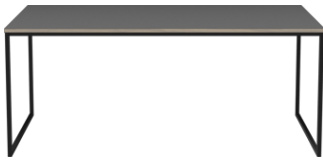

EN 15372:2016 - L1: Light use: Furniture - Strength, durability and safety - Requirements for non-domestic tables

The mark of
responsible forestry

03-060-10

Como Coffee Table 60 x 60 x H48

Height 48 cm
Width 60 cm
Length 60 cm
Producer Aage Østergaard Møbelindustri A/S

The parcel's measurements
The parcel's measurements 1: 0.21 m³, 15.0 kg
(D 63.5 cm, W 63.0 cm, H 53.5 cm))

03-060-36

Como Coffee Table 90 x 90 x H48

Height 48 cm
Width 90 cm
Length 90 cm
Weight 19 kg
Producer Aage Østergaard Møbelindustri A/S

The parcel's measurements
The parcel's measurements 1: 0.44 m³, 19.0 kg
(D 93.0 cm, W 93.5 cm, H 51.0 cm))

03-060-20

Como Coffee Table 60 x 120 x H48

Height 48 cm
Width 60 cm
Length 120 cm
Producer Aage Østergaard Møbelindustri A/S

The parcel's measurements
The parcel's measurements 1: 0.42 m³, 26.0 kg
(D 63.5 cm, W 123.0 cm, H 53.5 cm))

03-060-09

Como Coffee Table 60 x 60 x H48 -
Marble/Travertine

Height 48 cm
Width 60 cm
Length 60 cm
Producer Aage Østergaard Møbelindustri A/S