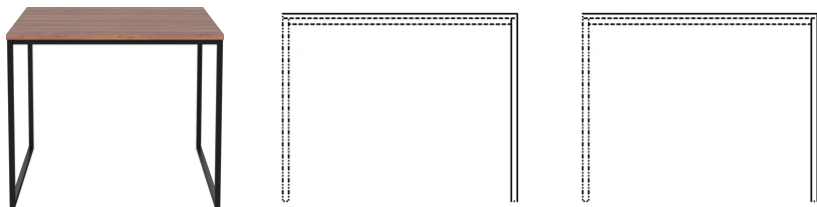

Como series

Designed by Glismand & Rüdiger, Denmark

Simplicity and elegance are shaped and brought to life in various materials and sizes that unite Danish craftsmanship and Scandinavian design. Como features a table top in various organic materials such as solid oak, walnut, laminate, glass, marble and concrete and is available in different sizes and heights, enabling you to blend two together, create a unique material mix or focus on one material in a single colour. It's entirely up to you.

03-060-10

Como Coffee Table 60 x 60 x H48

Specifications

Country of origin	Assembly	Height	Length	Width	Producer
Denmark	Delivered assembled	48 cm	60 cm	60 cm	Aage Østergaard Møbelindustri A/S

The parcel's measurements