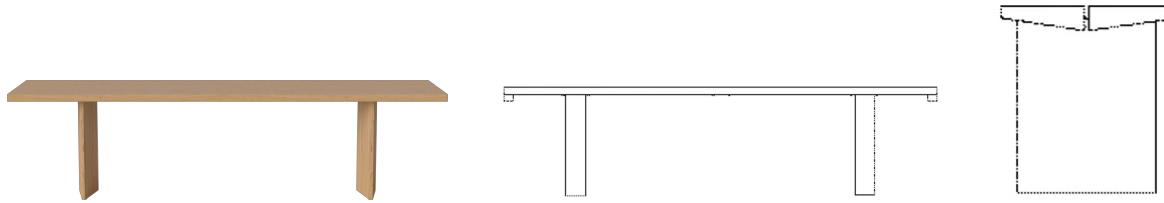

## Alp Bench - 180 cm

### Specifications

Country of origin	Assembly	Height	Depth	Width	Max weight capacity
Bosnia and Herzegovina	Legs/Base to be mounted	45 cm	41 cm	180 cm	330 kg
Producer	Wood Due Diligence	The parcel's measurements			
Aage Østergaard Møbelindustri A/S	Seat, Oak, Croatia / Legs, Oak, Croatia	The parcel's measurements 1: 0.07 m <sup>3</sup> , 19.0 kg (D 27.0 cm, W 187.0 cm, H 14.0 cm))			
		The parcel's measurements 2: 0.05 m <sup>3</sup> , 20.0 kg (D 49.0 cm, W 37.0 cm, H 30.0 cm))			

03-124-05

Alp Dining Table 200 cm

**Height**  
75 cm  
**Length**  
200 cm  
**Width**  
91 cm  
**Weight**  
50 kg  
**Tabletop thickness**  
8 cm

**Distance between legs**  
120 cm  
**Distance sarg to floor**  
67 cm  
**Distance tabletop to floor**  
67 cm  
**Max weight capacity**  
75 kg  
**Producer**  
Aage Østergaard Møbelindustri A/S  
**Wood Due Diligence**  
Tabletop, Oak, Croatia / Legs, Oak, Croatia

03-124-10

Alp Dining Table 260 cm

**Height**  
75 cm  
**Length**  
260 cm  
**Width**  
91 cm  
**Weight**  
66 kg  
**Tabletop thickness**  
8 cm

**Distance between legs**  
180 cm  
**Distance sarg to floor**  
67 cm  
**Distance tabletop to floor**  
67 cm  
**Max weight capacity**  
75 kg  
**Producer**  
Aage Østergaard Møbelindustri A/S  
**Wood Due Diligence**  
Tabletop, Oak, Croatia / Legs, Oak, Croatia