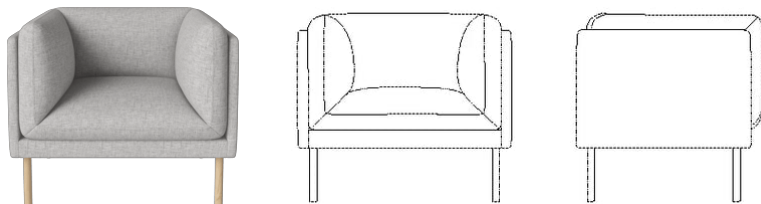

BOLIA

02-085-30

Paste Armchair

Specifications

| Country of origin | Depth | Width | Height | Seat depth | Seat height |
|---------------------|----------------|------------|--|------------|-------------|
| Estonia | 74 cm | 86 cm | 76 cm | 62 cm | 42 cm |
| Max weight capacity | Armrest height | Producer | The parcel's measurements | | |
| 110 kg | 76 cm | Softcom OU | The parcel's measurements 1: 0.44 m ³ , 20.0 kg (D 85.0 cm, W 83.0 cm, H 63.0 cm)) | | |

Seat depth
62 cm

Seat height
42 cm

Max weight capacity
110 kg

Armrest height
76 cm

Producer
Softcom OU

The parcel's measurements
The parcel's measurements 1: 0.44 m³, 20.0 kg
(D 85.0 cm, W 83.0 cm, H 63.0 cm))

01-085-01

Paste 2 seater sofa

Width
180 cm

Depth
84 cm

Height
76 cm

Seat height
42 cm

Seat depth
60 cm

Armrest height
76 cm

Producer
Softcom OU

The parcel's measurements
The parcel's measurements 1: 1.12 m³, 40.0 kg
(D 94.0 cm, W 189.0 cm, H 63.0 cm))

01-085-05

Paste 2½ seater sofa

Width
210 cm

Depth
84 cm

Height
76 cm

Seat height
42 cm