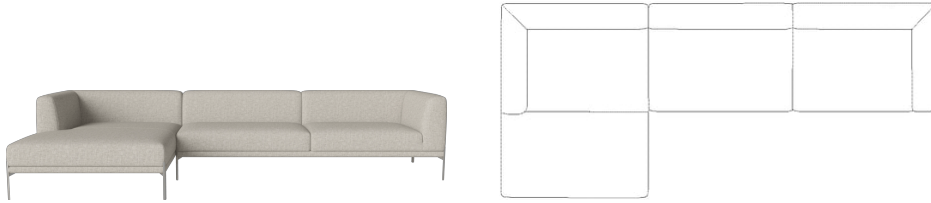

BOLIA

01-081-40

Caisa 4-seater w. chaise longue left

Specifications

Country of origin	Width	Depth	Height	Seat height	Seat depth
Poland	363 cm	161 cm	73 cm	44 cm	70 cm
Chaise longue depth	Chaise longue seat depth	Armrest height	Max weight capacity	Producer	The parcel's measurements
161 cm	140 cm	73 cm	440 kg	Actona Poland Sp. z o.o.	The parcel's measurements 1: 1.41 m ³ , 68.0 kg (D 93.0 cm, W 62.0 cm, H 245.0 cm)) The parcel's measurements 2: 1.23 m ³ , 56.0 kg (D 122.0 cm, W 62.0 cm, H 163.0 cm))