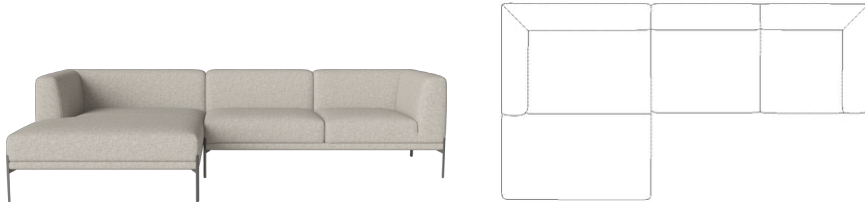

Caisa series

Designed by Böttcher & Kayser, Germany

Caisa has a feminine and refined look, with simple lines almost floating on the slender steel frame. Combine modules in your own unique composition with open-end, corner or chaise longue, or arrange individual modules as beautiful lounge chairs.

BOLIA

01-081-30

Caisa 3 seater w. chaise longue left

Specifications

Country of origin	Width	Depth	Height	Seat height	Seat depth
Poland	303 cm	161 cm	73 cm	44 cm	70 cm
Chaise longue depth	Chaise longue seat depth	Armrest height	Max weight capacity	Producer	The parcel's measurements
161 cm	140 cm	73 cm	330 kg	Actona Poland Sp. z o.o.	The parcel's measurements 1: 1.07 m ³ , 58.0 kg (D 93.0 cm, W 62.0 cm, H 185.0 cm) The parcel's measurements 2: 1.24 m ³ , 56.0 kg (D 122.0 cm, W 62.0 cm, H 164.0 cm)