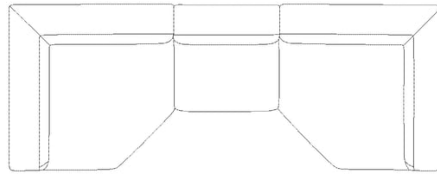

BOLIA

00-045-07

Angle 3 units with corner - large

Specifications

Country of origin	Assembly	Width	Depth	Height	Seat height
Estonia	Modules must be assembled	354 cm	134 cm	66.50 cm	37 cm
Seat depth	Armrest height	Producer	The parcel's measurements		
57 cm	66.50 cm	Softcom OU	The parcel's measurements 1: 0.68 m ³ , 27.0 kg (D 95.0 cm, W 95.0 cm, H 75.0 cm)) The parcel's measurements 2: 1.49 m ³ , 43.0 kg (D 141.0 cm, W 141.0 cm, H 75.0 cm)) The parcel's measurements 3: 1.49 m ³ , 43.0 kg (D 141.0 cm, W 141.0 cm, H 75.0 cm))		

The parcel's measurements
The parcel's measurements 1: 0.68 m³, 27.0 kg (D 95.0 cm, W 95.0 cm, H 75.0 cm))
The parcel's measurements 2: 1.49 m³, 43.0 kg (D 141.0 cm, W 141.0 cm, H 75.0 cm))
The parcel's measurements 3: 1.49 m³, 43.0 kg (D 141.0 cm, W 141.0 cm, H 75.0 cm))

The parcel's measurements

The parcel's measurements 1: 0.55 m³, 25.0 kg (D 77.0 cm, W 95.0 cm, H 75.0 cm))
 The parcel's measurements 2: 0.68 m³, 27.0 kg (D 95.0 cm, W 95.0 cm, H 75.0 cm))
 The parcel's measurements 3: 0.86 m³, 33.0 kg (D 127.0 cm, W 90.0 cm, H 75.0 cm))
 The parcel's measurements 4: 1.49 m³, 43.0 kg (D 141.0 cm, W 141.0 cm, H 75.0 cm))
 The parcel's measurements 5: 0.41 m³, 24.0 kg (D 95.0 cm, W 95.0 cm, H 45.0 cm))

The parcel's measurements

The parcel's measurements 1: 0.55 m³, 25.0 kg (D 77.0 cm, W 95.0 cm, H 75.0 cm))
 The parcel's measurements 2: 0.68 m³, 27.0 kg (D 95.0 cm, W 95.0 cm, H 75.0 cm))
 The parcel's measurements 3: 1.49 m³, 43.0 kg (D 141.0 cm, W 141.0 cm, H 75.0 cm))
 The parcel's measurements 4: 0.41 m³, 24.0 kg (D 95.0 cm, W 95.0 cm, H 45.0 cm))
 The parcel's measurements 5: 0.86 m³, 33.0 kg (D 127.0 cm, W 90.0 cm, H 75.0 cm))