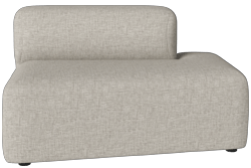

Producer

Softcom OU

The parcel's measurements

The parcel's measurements 1: 0.86 m³, 33.0 kg
(D 127.0 cm, W 90.0 cm, H 75.0 cm))

01-045-35

Angle chaise longue - right

Width

116 cm