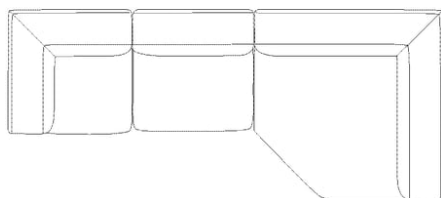

BOLIA

00-045-01

Angle 3 units with back unit - small

Specifications

Country of origin	Assembly	Width	Depth	Height	Seat height
Estonia	Modules must be assembled	288 cm	134 cm	66.50 cm	37 cm
Seat depth	Armrest height	Producer	The parcel's measurements		
57 cm	66.50 cm	Softcom OU	The parcel's measurements 1: 0.55 m ³ , 25.0 kg (D 77.0 cm, W 95.0 cm, H 75.0 cm)) The parcel's measurements 2: 0.68 m ³ , 30.0 kg (D 95.0 cm, W 95.0 cm, H 75.0 cm)) The parcel's measurements 3: 1.49 m ³ , 43.0 kg (D 141.0 cm, W 141.0 cm, H 75.0 cm))		

The parcel's measurements
The parcel's measurements 1: 0.55 m³, 25.0 kg
(D 77.0 cm, W 95.0 cm, H 75.0 cm))
The parcel's measurements 2: 0.68 m³, 30.0 kg
(D 95.0 cm, W 95.0 cm, H 75.0 cm))
The parcel's measurements 3: 1.49 m³, 43.0 kg
(D 141.0 cm, W 141.0 cm, H 75.0 cm))

00-045-04

Angle 3 units with corner - small

Width
258 cm
Depth
86 cm
Height
66.50 cm

Seat height
37 cm
Seat depth
57 cm
Armrest height
66.50 cm
Producer
Softcom OU

The parcel's measurements
The parcel's measurements 1: 0.68 m³, 27.0 kg
(D 95.0 cm, W 95.0 cm, H 75.0 cm))
The parcel's measurements 2: 0.68 m³, 30.0 kg
(D 95.0 cm, W 95.0 cm, H 75.0 cm))
The parcel's measurements 3: 0.68 m³, 30.0 kg
(D 95.0 cm, W 95.0 cm, H 75.0 cm))

00-045-07

Angle 3 units with corner - large

Width
354 cm
Depth
134 cm
Height
66.50 cm

Seat height
37 cm
Seat depth
57 cm
Armrest height
66.50 cm
Producer
Softcom OU

The parcel's measurements
The parcel's measurements 1: 0.68 m³, 27.0 kg
(D 95.0 cm, W 95.0 cm, H 75.0 cm))
The parcel's measurements 2: 1.49 m³, 43.0 kg
(D 141.0 cm, W 141.0 cm, H 75.0 cm))
The parcel's measurements 3: 1.49 m³, 43.0 kg
(D 141.0 cm, W 141.0 cm, H 75.0 cm))