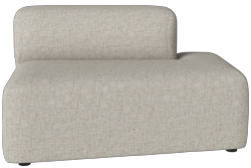

Producer

Softcom OU

The parcel's measurements

The parcel's measurements 1: 0.86 m3, 33.0 kg
(D 127.0 cm, W 90.0 cm, H 75.0 cm))

01-045-35

Angle chaise longue - right

Width

116 cm