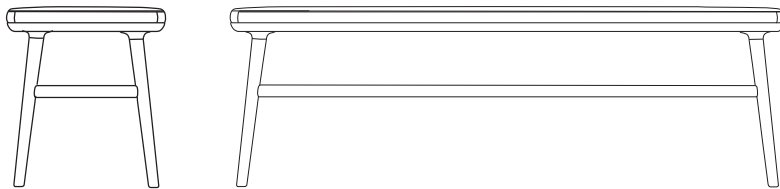

Product Manual

Flor Bench Designed by Martin Lauritsen

Version 001 - April/2024

Bolia.com

Vaerkmestergade 11-13
8000 Aarhus C, Denmark
+45 51 50 51 22

EN

Read the product manual carefully before using your product. If you do not follow the instructions, there is a risk that you could damage the product or in the worst case cause injury. Keep the product manual for future reference. If the product is later passed on to third parties, this manual must also be provided.