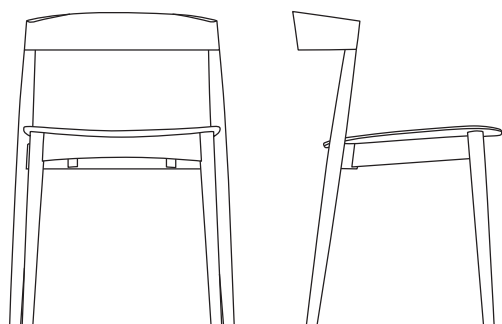

## Kite Dining Chair Designed by Studio Nooi

Version 001 - November/2023

**Bolia.com**

Vaerkmestergade 11-13  
8000 Aarhus C, Denmark  
+45 51 50 51 22

EN

Read the product manual carefully before using your product. If you do not follow the instructions, there is a risk that you could damage the product or in the worst case cause injury. Keep the product manual for future reference. If the product is later passed on to third parties, this manual must also be provided.