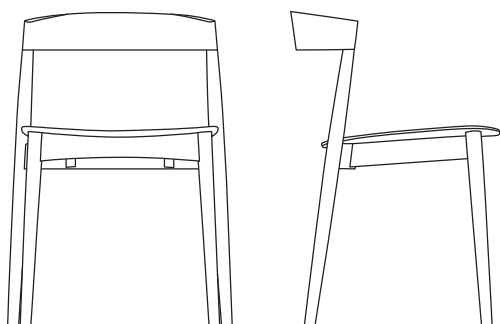

## Kite Dining Chair Designed by Studio Nooi

Version 001 - November/2023

**Bolia.com**

Vaerkmestergade 11-13  
8000 Aarhus C, Denmark  
+45 51 50 51 22

EN

Read the product manual carefully before using your product. If you do not follow the instructions, there is a risk that you could damage the product or in the worst case cause injury. Keep the product manual for future reference. If the product is later passed on to third parties, this manual must also be provided.