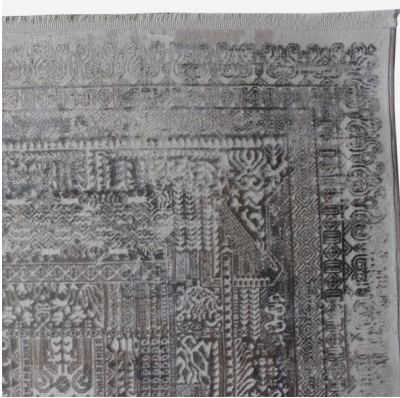

## *Malisa*

Rug

*Luxury Persian style rug*

Inspired by the longstanding weaving traditions of Persia, this low pile rug in faded sandy tones adds subtle texture and pattern to a room. With irregular markings overlaying a vintaged geometric design, Karim feels unique, as if it has been passed through the talented hands of the weavers of the Silk Route whilst they tell stories of the dusty landscapes of their homeland.

### *230cm x 160cm Specification*

---

Product Code:	RUG0356
Composition:	58% Acrylic, 42% Bamboo
Product Height:	0.5 (cm)
Product Width:	230 (cm)
Product Depth:	160 (cm)
Collection:	Origin
Next Stock Due:	02 June 2023
EU Commodity Code:	57019090

### *290cm x 200cm Specification*

---

Product Code:	RUG0357
Composition:	58% Acrylic, 42% Bamboo
Product Height:	0.5 (cm)
Product Width:	290 (cm)
Product Depth:	200 (cm)
Collection:	Origin
EU Commodity Code:	57019090

*tion*

---

Product Code:	RUG0358
Composition:	58% Acrylic, 42% Bamboo
Product Height:	0.5 (cm)
Product Width:	340 (cm)
Product Depth:	240 (cm)
Collection:	Origin
Boxed Dimensions:	DIMS @ 240 x 22 x 22 - 35kg
EU Commodity Code:	57019090