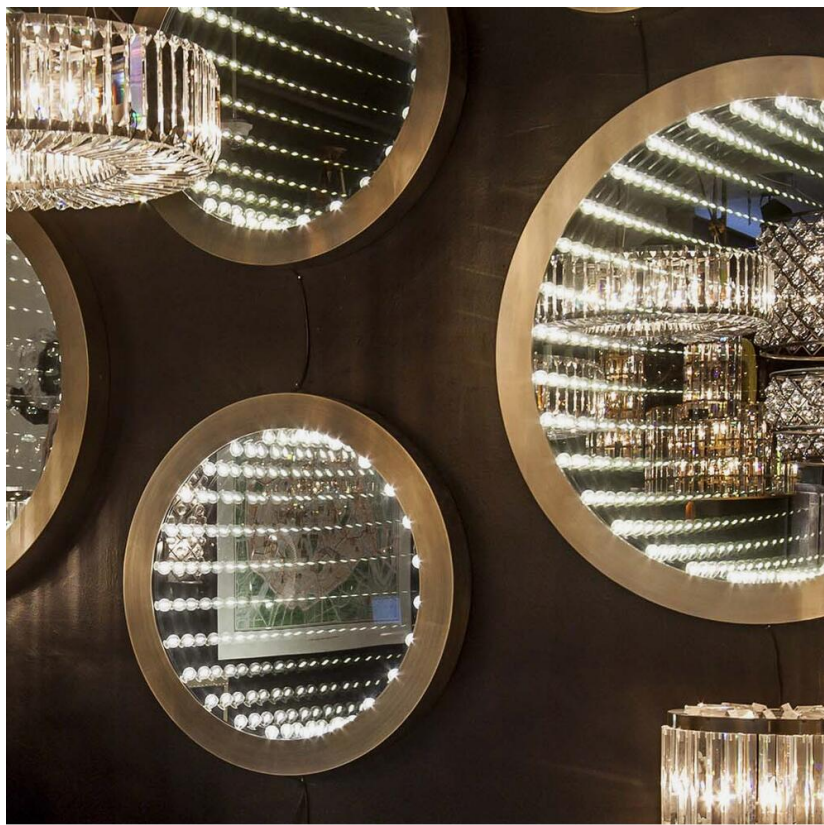

ANDREW MARTIN

Inception

Mirror

Inception by Timothy Oulton

"Inspired by 1970s infinity mirrors"

The Inception lights up to reveal a seemingly endless line of reflections, appearing smaller and smaller as they fade into the distance. When it's turned off, it becomes an elegant everyday mirror, framed in thick Flat Brass. Once turned on, it's as if a portal has been opened, leading you into another dimension. LED antique bulbs are placed behind the frame for a lighting effect that's soft and mellow. Handcrafted with the finest detail, the Inception mirror is a spectacular showcase of artistry and drama.

Small Specification

Product Code:	MIR0090
Product Depth:	11 (cm)
Diameter:	70 (cm)
Weight:	25 (kg)
Collection:	Timothy Oulton
Packed Weight:	45 (kg)
EU Commodity Code:	70099200

Medium Specification

Product Code:	MIR0091
Product Depth:	11 (cm)
Diameter:	100 (cm)
Weight:	52 (kg)
Collection:	Timothy Oulton
Packed Weight:	87 (kg)
EU Commodity Code:	70099200

Large Specification

Product Code:	MIR0092
Product Depth:	11 (cm)
Diameter:	130 (cm)
Weight:	68 (kg)
Collection:	Timothy Oulton
Packed Weight:	112 (kg)
EU Commodity Code:	70099200