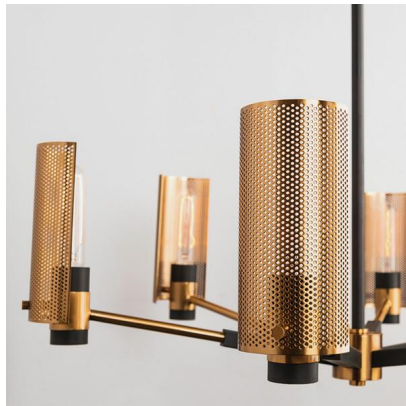

ANDREW MARTIN

Pilsen

Chandelier

Pilsen is a modern take on the classic chandelier design. This piece contains six lights which are surrounded by a perforated steel casing. The mix of hand-worked black iron and bronze-plated steel finish enhances this centrepiece to add a touch of contemporary glamour.

Medium Specification

Product Code:	LMP1538
Product Height:	36.8 (cm)
Product Weight:	6.2 (kg)
Product Diameter:	76.2 (cm)
Bulb Included:	No
Recommended Bulb Type:	E27 MAX 60W
Collection:	Signature
Assembly:	Assistance From A Qualified Electrician To Install Is Recommended.
No. of Bulbs:	6
Dimmable:	Y
Shade Composition:	Steel
IP Rating:	IP20
CBM:	0.125
Packed Weight:	9.5 (kg)
EU Commodity Code:	94051990
Country of Origin:	China

Large Specification

Product Code:	LMP1539
Product Height:	38.7 (cm)
Product Weight:	13 (kg)
Product Diameter:	101.6 (cm)
Bulb Included:	No
Recommended Bulb Type:	E27 MAX 60W
Collection:	Signature
Assembly:	Assistance From A Qualified Electrician To Install Is Recommended.
No. of Bulbs:	8
Dimmable:	Y
Shade Composition:	Steel
IP Rating:	IP20
Packed Weight:	14.1 (kg)
EU Commodity Code:	94051990
Code:	