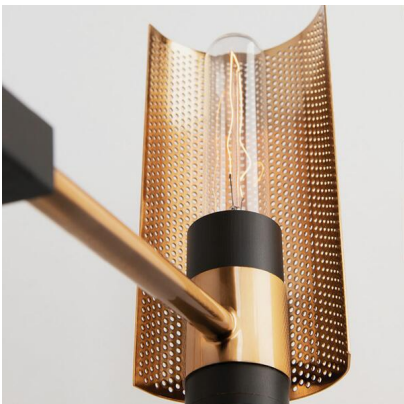

ANDREW MARTIN

Pilsen

Chandelier

Pilsen is a modern take on the classic chandelier design. This piece contains six lights which are surrounded by a perforated steel casing. The mix of hand-worked black iron and bronze-plated steel finish enhances this centrepiece to add a touch of contemporary glamour.

Medium Specification

Product Code:	LMP1538
Product Height:	36.8 (cm)
Product Weight:	6.2 (kg)
Product Diameter:	76.2 (cm)
Bulb Included:	No
Recommended Bulb Type:	E27 MAX 60W
Collection:	Signature
Assembly:	Assistance From A Qualified Electrician To Install Is Recommended.
No. of Bulbs:	6
Dimmable:	Y
Shade Composition:	Steel
IP Rating:	IP20
CBM:	0.125
Packed Weight:	9.5 (kg)
EU Commodity Code:	94051990
Country of Origin:	China

Large Specification

Product Code:	LMP1539
Product Height:	38.7 (cm)
Product Weight:	13 (kg)
Product Diameter:	101.6 (cm)
Bulb Included:	No
Recommended Bulb Type:	E27 MAX 60W
Collection:	Signature
Assembly:	Assistance From A Qualified Electrician To Install Is Recommended.
No. of Bulbs:	8
Dimmable:	Y
Shade Composition:	Steel
IP Rating:	IP20
Packed Weight:	14.1 (kg)
EU Commodity Code:	94051990
Code:	