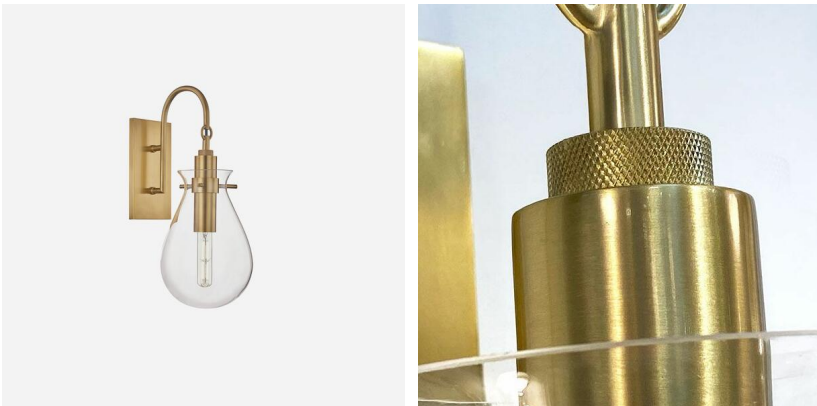

## *Ivy*

### Wall Light

Designed by Becki Owens, classic finishes of aged brass and clear glass are combined to create this clean and elegant wall light. A large teardrop shade encircles a single bulb, suspended from a rectangular backplate by a gooseneck arm to create an understated and timeless wall lamp.

### *Specification*

---

Product Code:	LMP1101
Product	45.7 (cm)
Height:	
Product Width:	19.1 (cm)
Product Depth:	25.4 (cm)
Product	2.5 (kg)
Weight:	
Bulb Included:	No
Recommended	E27 MAX 40W
Bulb Type:	
Collection:	Signature
Assembly:	Assistance From A Qualified Electrician To Install Is Recommended.
Shade Height (cm):	27
No. of Bulbs:	1
Dimmable:	Y
Shade	Glass
Composition:	
IP Rating:	IP20
CBM:	0.058
Packed	3.2 (kg)
Weight:	
EU Commodity	94051990
Code:	