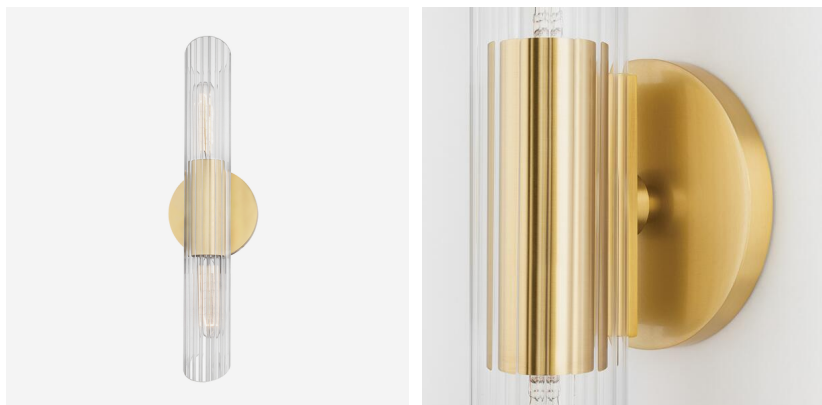

## *Cecily*

### Wall Light

A simple wall light created from a faceted cylinder of glass with a central tube and backplate in aged brass. The textured glass and metallic finish give Cecily a glamorous, art deco edge that is perfect for both contemporary and more traditional style interiors.

### *Small Specification*

---

|                      |  |
|----------------------|--|
| Product Code:        | LMP0923  |
| Product Height:      | 43.8 (cm)  |
| Product Width:       | 12.1 (cm)  |
| Product Depth:       | 8.9 (cm)   |
| Bulb Included:       | No   |
| Recommended          | E27 MAX 60W  |
| Bulb Type:           |  |
| Collection:          | Signature  |
| Assembly:            | Assistance From A Qualified Electrician To Install Is Recommended. |
| Shade Height (cm):   | 43.8   |
| Shade Diameter (cm): | 5.7  |
| No. of Bulbs:        | 2  |
| Dimmable:            | Y  |
| Shade                | Glass  |
| Composition:         |  |
| IP Rating:           | IP20   |
| CBM:                 | 0.026  |
| EU Commodity         | 94051990   |

### *Large Specification*

---

|                    |  |
|--------------------|--|
| Product Code:      | LMP0925  |
| Product Height:    | 62.9 (cm)  |
| Product Width:     | 12.1 (cm)  |
| Product Depth:     | 8.9 (cm)   |
| Bulb Included:     | No   |
| Recommended        | E27 MAX 60W  |
| Bulb Type:         |  |
| Collection:        | Signature  |
| Assembly:          | Assistance From A Qualified Electrician To Install Is Recommended. |
| Shade Height (cm): | 62.9   |
| Shade Diameter     | 5.7  |