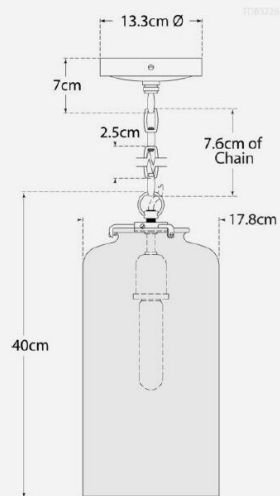

# ANDREW MARTIN

Note: Item Includes 3 ft. of Chain

### *Specification*

Product Code:	LMP0586
Product	40 (cm)
Height:	
Product	17.8 (cm)
Diameter:	
Bulb Included:	No
Recommended	E27
Bulb Type:	
Collection:	Signature
Assembly:	Assistance From A Qualified Electrician To Install Is Recommended.
IP Rating:	IP20
Packed	5 (kg)
Weight:	
EU Commodity	94051990
Code:	