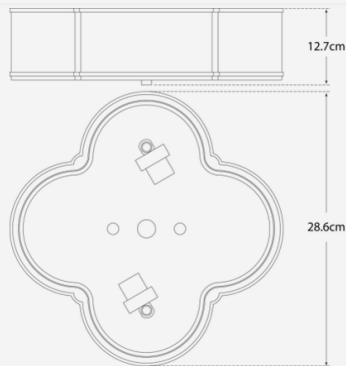

ANDREW MARTIN

Basil

Ceiling Light, Gunmetal

A glamorous Art Deco ceiling light shaped as a clover, crafted by high-style designer Alexa Hampton. In gunmetal with surrounding clear glass rods and a frosted glass base, Basil lights a room with a low shimmer, as if ricocheting off crystal. Available in two sizes.

Small Specification

Product Code:	LMP0367
Product Height:	13.4 (cm)
Product Width:	28.6 (cm)
Product Depth:	28.6 (cm)
Product Weight:	3 (kg)
Bulb Included:	No
Recommended Bulb Type:	E14 MAX 40W
Collection:	Signature
Assembly:	Assistance From A Qualified Electrician To Install Is Recommended.
No. of Bulbs:	2
IP Rating:	IP20
CBM:	0.028
Packed Weight:	4 (kg)
EU Commodity Code:	94051990
US Commodity Code:	9405109190

Large Specification

Product Code:	LMP0370
Product Height:	12.7 (cm)
Product Width:	43.2 (cm)
Product Depth:	43.2 (cm)
Product Weight:	5 (kg)
Bulb Included:	No
Recommended Bulb Type:	E14 MAX 60W
Collection:	Signature
Assembly:	Assistance From A Qualified Electrician To Install Is Recommended.
No. of Bulbs:	3
IP Rating:	IP20
CBM:	0.059
Next Stock Due:	03 May 2023
Packed Weight:	7 (kg)