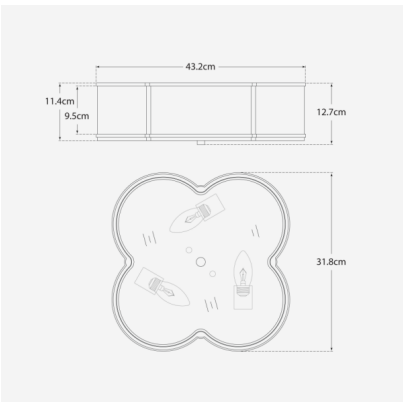

ANDREW MARTIN

Basil

Ceiling Light, Gunmetal

A glamorous Art Deco ceiling light shaped as a clover, crafted by high-style designer Alexa Hampton. In gunmetal with surrounding clear glass rods and a frosted glass base, Basil lights a room with a low shimmer, as if ricocheting off crystal. Available in two sizes.

Small Specification

Product Code:	LMP0367
Product Height:	13.4 (cm)
Product Width:	28.6 (cm)
Product Depth:	28.6 (cm)
Product Weight:	3 (kg)
Bulb Included:	No
Recommended Bulb Type:	E14 MAX 40W
Collection:	Signature
Assembly:	Assistance From A Qualified Electrician To Install Is Recommended.
No. of Bulbs:	2
IP Rating:	IP20
CBM:	0.028
Packed Weight:	4 (kg)
EU Commodity Code:	94051990
US Commodity Code:	9405109190

Large Specification

Product Code:	LMP0370
Product Height:	12.7 (cm)
Product Width:	43.2 (cm)
Product Depth:	43.2 (cm)
Product Weight:	5 (kg)
Bulb Included:	No
Recommended Bulb Type:	E14 MAX 60W
Collection:	Signature
Assembly:	Assistance From A Qualified Electrician To Install Is Recommended.
No. of Bulbs:	3
IP Rating:	IP20
CBM:	0.059
Next Stock Due:	03 May 2023
Packed Weight:	7 (kg)