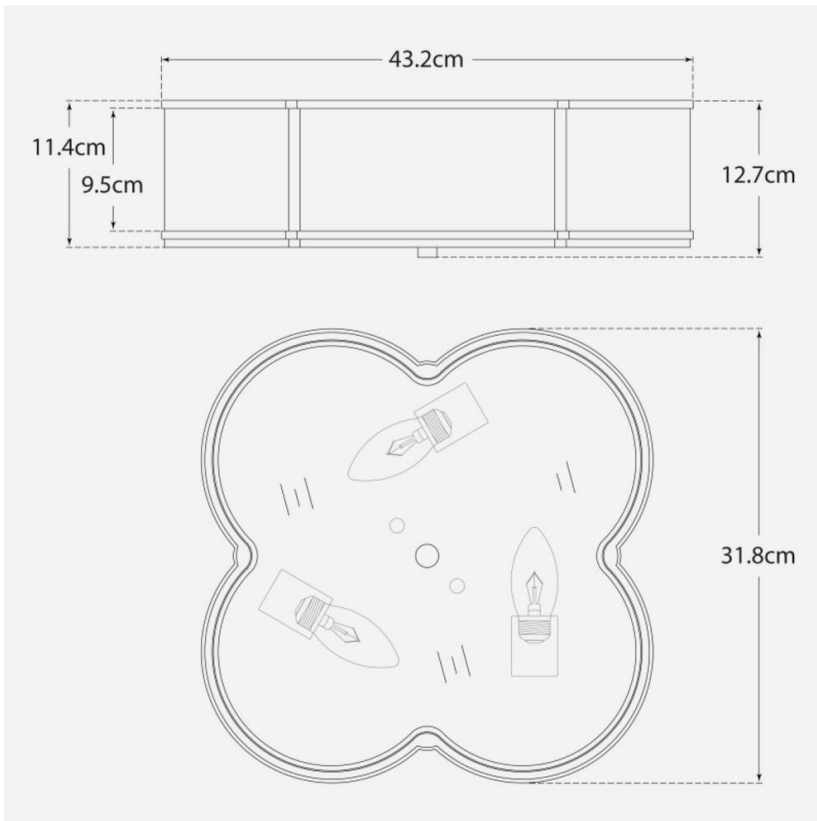

## *Basil*

Ceiling Light, Natural Brass

A glamorous Art Deco ceiling light shaped as a clover, crafted by high-style designer Alexa Hampton. In natural brass, with surrounding clear glass rods and a frosted glass base, Basil lights a room with a low shimmer, as if ricocheting off crystal. Available in two sizes.

### *Small Specification*

---

Product Code:	LMP0366
Product Height:	13.4 (cm)
Product Width:	28.6 (cm)
Product Depth:	28.6 (cm)
Product Weight:	3 (kg)
Bulb Included:	No
Recommended Bulb Type:	E14 MAX 40W
Collection:	Signature
Assembly:	Assistance From A Qualified Electrician To Install Is Recommended.
No. of Bulbs:	2
IP Rating:	IP20
CBM:	0.028
Packed Weight:	4 (kg)
EU Commodity Code:	94051990
US Commodity Code:	9405109190

### *Large Specification*

---

Product Code:	LMP0369
Product Height:	12.7 (cm)
Product Width:	43.2 (cm)
Product Depth:	43.2 (cm)
Product Weight:	5 (kg)
Bulb Included:	No
Recommended Bulb Type:	E14 MAX 60W
Collection:	Signature
Assembly:	Assistance From A Qualified Electrician To Install Is Recommended.
No. of Bulbs:	3
IP Rating:	IP20
CBM:	0.059
Packed Weight:	7 (kg)