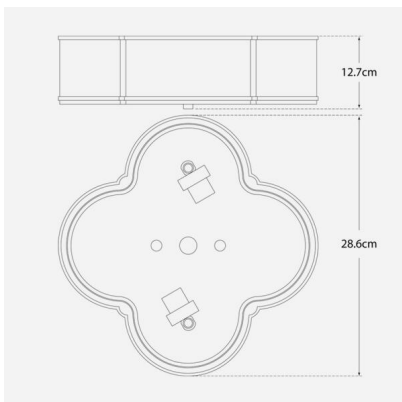

## *Basil*

Ceiling Light, Natural Brass

A glamorous Art Deco ceiling light shaped as a clover, crafted by high-style designer Alexa Hampton. In natural brass, with surrounding clear glass rods and a frosted glass base, Basil lights a room with a low shimmer, as if ricocheting off crystal. Available in two sizes.

### *Small Specification*

---

Product Code:	LMP0366
Product Height:	13.4 (cm)
Product Width:	28.6 (cm)
Product Depth:	28.6 (cm)
Product Weight:	3 (kg)
Bulb Included:	No
Recommended Bulb Type:	E14 MAX 40W
Collection:	Signature
Assembly:	Assistance From A Qualified Electrician To Install Is Recommended.
No. of Bulbs:	2
IP Rating:	IP20
CBM:	0.028
Packed Weight:	4 (kg)
EU Commodity Code:	94051990
US Commodity Code:	9405109190

### *Large Specification*

---

Product Code:	LMP0369
Product Height:	12.7 (cm)
Product Width:	43.2 (cm)
Product Depth:	43.2 (cm)
Product Weight:	5 (kg)
Bulb Included:	No
Recommended Bulb Type:	E14 MAX 60W
Collection:	Signature
Assembly:	Assistance From A Qualified Electrician To Install Is Recommended.
No. of Bulbs:	3
IP Rating:	IP20
CBM:	0.059
Packed Weight:	7 (kg)