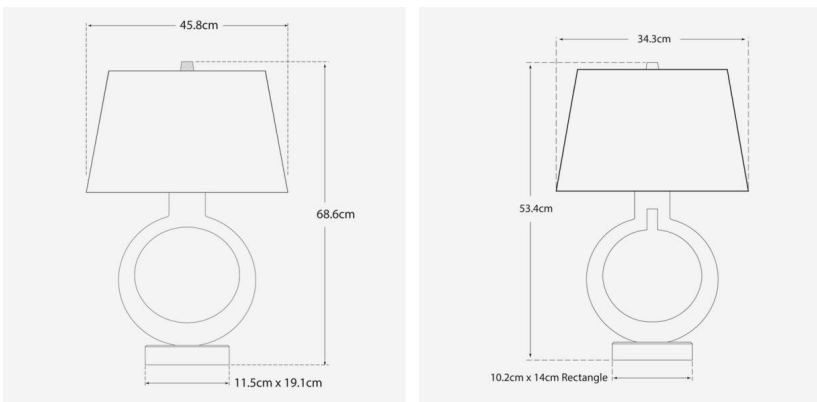

ANDREW MARTIN

Ring Form

Table Lamp, Alabaster

A characterful table lamp in alabaster, fashioned into a ring with a linen shade. Ring creates interesting shapes in a room, where the circular base contrasts the strong geometric shade. Designed by lighting icon E.F. Chapman, it beautifully combines traditional and modern. Available in two sizes.

Large Specification

Product Code:	LMP0295
Product Height:	68.6 (cm)
Product Weight:	10 (kg)
Product Diameter:	45.8 (cm)
Bulb Included:	No
Recommended Bulb Type:	E27 MAX 60W
Collection:	Signature
No. of Bulbs:	1
Shade Composition:	Linen
IP Rating:	IP20
Packed Weight:	12 (kg)
Boxed Dimensions:	2PC - SHADE SEPARATE
EU Commodity Code:	94052990
US Commodity Code:	9405209990

Small Specification

Product Code:	LMP0302
Product Height:	53.4 (cm)
Product Weight:	6 (kg)
Product Diameter:	34.3 (cm)
Bulb Included:	No
Recommended Bulb Type:	E27 MAX 60W
Collection:	Signature
No. of Bulbs:	1
Shade Composition:	Linen
IP Rating:	IP20
Packed Weight:	8.5 (kg)
Boxed Dimensions:	LAMP @ 50 x 30 x 20 - 6kg
EU Commodity Code:	94052990
US Commodity Code:	9405209990