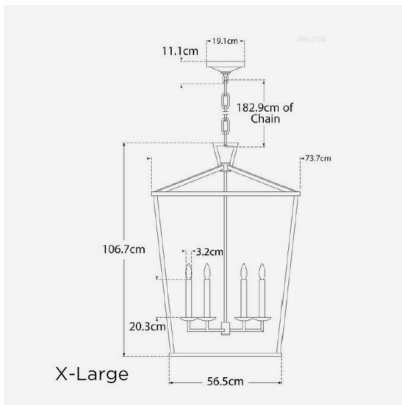

Medium Specification

Product Code:	LMP0281
Product Height:	62.3 (cm)
Product Width:	43.2 (cm)
Product Depth:	43.2 (cm)
Product Weight:	5 (kg)
Bulb Included:	No
Recommended	E14
Bulb Type:	
Collection:	Signature
Assembly:	Assistance From A Qualified Electrician To Install Is Recommended.
IP Rating:	IP20
Packed Weight:	9 (kg)
Boxed	50 x 50 x 70 - 9kg
Dimensions:	
EU Commodity Code:	94051990
US Commodity Code:	9405109190

Large Specification

Product Code:	LMP0274
Product Height:	86.4 (cm)
Product Width:	61 (cm)
Product Depth:	61 (cm)
Product Weight:	10.5 (kg)
Bulb Included:	No
Recommended	E14
Bulb Type:	
Collection:	Signature
Assembly:	Assistance From A Qualified Electrician To Install Is Recommended.
IP Rating:	IP20
Next Stock Due:	24 August 2022
Packed Weight:	13.5 (kg)
Boxed	73 x 73 x 98 - 15kg
Dimensions:	
EU Commodity Code:	94051990

Code:

US Commodity 9405109190

Code:

Small Specification

Product Code: LMP0277

Product Height: 45.8 (cm)

Product Width: 31.8 (cm)

Product Depth: 31.8 (cm)

EU Commodity 94051990

Code:

US Commodity 9405109190

Code:

Mini Specification

Product Code: LMP0284

Product Height: 35.6 (cm)

Product Width: 24.8 (cm)