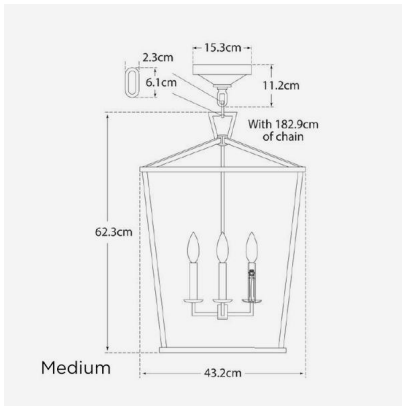

Medium Specification

Product Code:	LMP0281
Product Height:	62.3 (cm)
Product Width:	43.2 (cm)
Product Depth:	43.2 (cm)
Product Weight:	5 (kg)
Bulb Included:	No
Recommended	E14
Bulb Type:	
Collection:	Signature
Assembly:	Assistance From A Qualified Electrician To Install Is Recommended.
IP Rating:	IP20
Packed Weight:	9 (kg)
Boxed	50 x 50 x 70 - 9kg
Dimensions:	
EU Commodity Code:	94051990
US Commodity Code:	9405109190

Large Specification

Product Code:	LMP0274
Product Height:	86.4 (cm)
Product Width:	61 (cm)
Product Depth:	61 (cm)
Product Weight:	10.5 (kg)
Bulb Included:	No
Recommended	E14
Bulb Type:	
Collection:	Signature
Assembly:	Assistance From A Qualified Electrician To Install Is Recommended.
IP Rating:	IP20
Next Stock Due:	24 August 2022
Packed Weight:	13.5 (kg)
Boxed	73 x 73 x 98 - 15kg
Dimensions:	
EU Commodity Code:	94051990

Code:

US Commodity 9405109190

Code:

Small Specification

Product Code: LMP0277

Product Height: 45.8 (cm)

Product Width: 31.8 (cm)

Product Depth: 31.8 (cm)

EU Commodity 94051990

Code:

US Commodity 9405109190

Code:

Mini Specification

Product Code: LMP0284

Product Height: 35.6 (cm)

Product Width: 24.8 (cm)