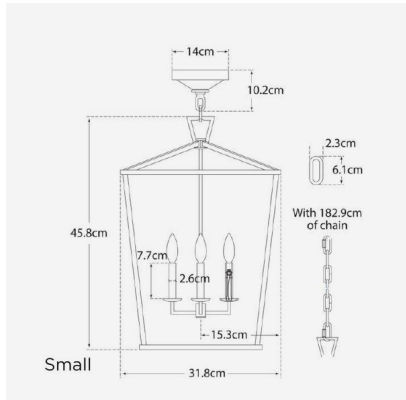

Medium Specification

Product Code:	LMP0281
Product Height:	62.3 (cm)
Product Width:	43.2 (cm)
Product Depth:	43.2 (cm)
Product Weight:	5 (kg)
Bulb Included:	No
Recommended	E14
Bulb Type:	
Collection:	Signature
Assembly:	Assistance From A Qualified Electrician To Install Is Recommended.
IP Rating:	IP20
Packed Weight:	9 (kg)
Boxed	50 x 50 x 70 - 9kg
Dimensions:	
EU Commodity Code:	94051990
US Commodity Code:	9405109190

Large Specification

Product Code:	LMP0274
Product Height:	86.4 (cm)
Product Width:	61 (cm)
Product Depth:	61 (cm)
Product Weight:	10.5 (kg)
Bulb Included:	No
Recommended	E14
Bulb Type:	
Collection:	Signature
Assembly:	Assistance From A Qualified Electrician To Install Is Recommended.
IP Rating:	IP20
Next Stock Due:	24 August 2022
Packed Weight:	13.5 (kg)
Boxed	73 x 73 x 98 - 15kg
Dimensions:	
EU Commodity Code:	94051990

Code:

US Commodity 9405109190

Code:

Small Specification

Product Code: LMP0277

Product Height: 45.8 (cm)

Product Width: 31.8 (cm)

Product Depth: 31.8 (cm)

EU Commodity 94051990

Code:

US Commodity 9405109190

Code:

Mini Specification

Product Code: LMP0284

Product Height: 35.6 (cm)

Product Width: 24.8 (cm)