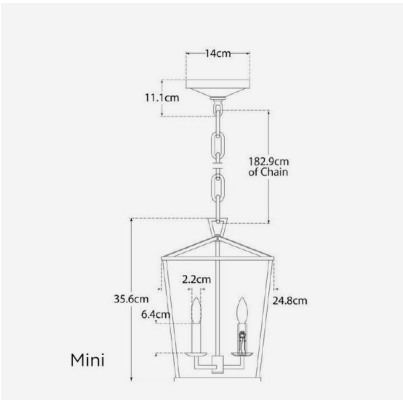

Medium Specification

Product Code:	LMP0281
Product Height:	62.3 (cm)
Product Width:	43.2 (cm)
Product Depth:	43.2 (cm)
Product Weight:	5 (kg)
Bulb Included:	No
Recommended	E14
Bulb Type:	
Collection:	Signature
Assembly:	Assistance From A Qualified Electrician To Install Is Recommended.
IP Rating:	IP20
Packed Weight:	9 (kg)
Boxed	50 x 50 x 70 - 9kg
Dimensions:	
EU Commodity Code:	94051990
US Commodity Code:	9405109190

Large Specification

Product Code:	LMP0274
Product Height:	86.4 (cm)
Product Width:	61 (cm)
Product Depth:	61 (cm)
Product Weight:	10.5 (kg)
Bulb Included:	No
Recommended	E14
Bulb Type:	
Collection:	Signature
Assembly:	Assistance From A Qualified Electrician To Install Is Recommended.
IP Rating:	IP20
Next Stock Due:	24 August 2022
Packed Weight:	13.5 (kg)
Boxed	73 x 73 x 98 - 15kg
Dimensions:	
EU Commodity Code:	94051990

Code:

US Commodity 9405109190

Code:

Small Specification

Product Code: LMP0277

Product Height: 45.8 (cm)

Product Width: 31.8 (cm)

Product Depth: 31.8 (cm)

EU Commodity 94051990

Code:

US Commodity 9405109190

Code:

Mini Specification

Product Code: LMP0284

Product Height: 35.6 (cm)

Product Width: 24.8 (cm)