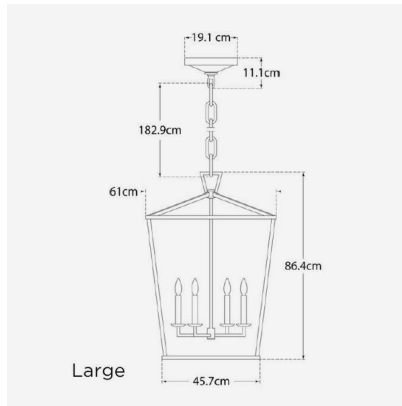

Medium Specification

Product Code:	LMP0281
Product Height:	62.3 (cm)
Product Width:	43.2 (cm)
Product Depth:	43.2 (cm)
Product Weight:	5 (kg)
Bulb Included:	No
Recommended	E14
Bulb Type:	
Collection:	Signature
Assembly:	Assistance From A Qualified Electrician To Install Is Recommended.
IP Rating:	IP20
Packed Weight:	9 (kg)
Boxed	50 x 50 x 70 - 9kg
Dimensions:	
EU Commodity Code:	94051990
US Commodity Code:	9405109190

Large Specification

Product Code:	LMP0274
Product Height:	86.4 (cm)
Product Width:	61 (cm)
Product Depth:	61 (cm)
Product Weight:	10.5 (kg)
Bulb Included:	No
Recommended	E14
Bulb Type:	
Collection:	Signature
Assembly:	Assistance From A Qualified Electrician To Install Is Recommended.
IP Rating:	IP20
Next Stock Due:	24 August 2022
Packed Weight:	13.5 (kg)
Boxed	73 x 73 x 98 - 15kg
Dimensions:	
EU Commodity Code:	94051990

Code:

US Commodity 9405109190

Code:

Small Specification

Product Code: LMP0277

Product Height: 45.8 (cm)

Product Width: 31.8 (cm)

Product Depth: 31.8 (cm)

EU Commodity 94051990

Code:

US Commodity 9405109190

Code:

Mini Specification

Product Code: LMP0284

Product Height: 35.6 (cm)

Product Width: 24.8 (cm)