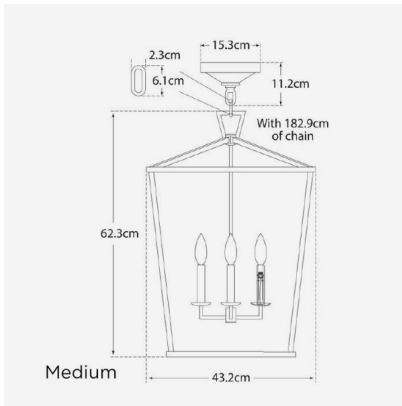

### *Medium Specification*

---

Product Code:	LMP0280
Product Height:	62.3 (cm)
Product Width:	43.2 (cm)
Product Depth:	43.2 (cm)
Product Weight:	5 (kg)
Bulb Included:	No
Recommended	E14
Bulb Type:	
Collection:	Signature
Assembly:	Assistance From A Qualified Electrician To Install Is Recommended.
IP Rating:	IP20
Packed Weight:	9 (kg)
Boxed	50 x 50 x 70 - 9kg
Dimensions:	
EU Commodity Code:	94051990
US Commodity Code:	9405109190

### *Large Specification*

---

Product Code:	LMP0273
Product Height:	86.4 (cm)
Product Width:	61 (cm)
Product Depth:	61 (cm)
Product Weight:	10.5 (kg)
Bulb Included:	No
Recommended	E14
Bulb Type:	
Collection:	Signature
Assembly:	Assistance From A Qualified Electrician To Install Is Recommended.
IP Rating:	IP20
Packed Weight:	13.5 (kg)
EU Commodity Code:	94051990
US Commodity Code:	9405109190

## Small Specification

Product Code:	LMP0276
Product Height:	45.8 (cm)
Product Width:	31.8 (cm)
Product Depth:	31.8 (cm)
Bulb Included:	No
Recommended Bulb Type:	E14
Collection:	Signature
Assembly:	Assistance From A Qualified Electrician To Install Is Recommended.
IP Rating:	IP20
Packed Weight:	6.5 (kg)
Boxed Dimensions:	37 x 37 x 52 - 5kg
EU Commodity Code:	94051990
US Commodity Code:	9405109190

## Mini Specification

Product Code:	LMP0283
Product Height:	35.6 (cm)
Product Width:	24.8 (cm)
Product Depth:	24.8 (cm)
Bulb Included:	No
Recommended Bulb Type:	E14
Collection:	Signature
Assembly:	Assistance From A Qualified Electrician To Install Is Recommended.
IP Rating:	IP20
Packed Weight:	4.5 (kg)
EU Commodity Code:	94051990
US Commodity Code:	9405109190