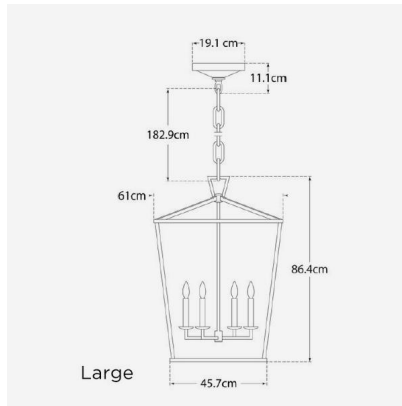

### *Medium Specification*

---

Product Code:	LMP0280
Product Height:	62.3 (cm)
Product Width:	43.2 (cm)
Product Depth:	43.2 (cm)
Product Weight:	5 (kg)
Bulb Included:	No
Recommended	E14
Bulb Type:	
Collection:	Signature
Assembly:	Assistance From A Qualified Electrician To Install Is Recommended.
IP Rating:	IP20
Packed Weight:	9 (kg)
Boxed	50 x 50 x 70 - 9kg
Dimensions:	
EU Commodity Code:	94051990
US Commodity Code:	9405109190

### *Large Specification*

---

Product Code:	LMP0273
Product Height:	86.4 (cm)
Product Width:	61 (cm)
Product Depth:	61 (cm)
Product Weight:	10.5 (kg)
Bulb Included:	No
Recommended	E14
Bulb Type:	
Collection:	Signature
Assembly:	Assistance From A Qualified Electrician To Install Is Recommended.
IP Rating:	IP20
Packed Weight:	13.5 (kg)
EU Commodity Code:	94051990
US Commodity Code:	9405109190

## Small Specification

Product Code:	LMP0276
Product Height:	45.8 (cm)
Product Width:	31.8 (cm)
Product Depth:	31.8 (cm)
Bulb Included:	No
Recommended Bulb Type:	E14
Collection:	Signature
Assembly:	Assistance From A Qualified Electrician To Install Is Recommended.
IP Rating:	IP20
Packed Weight:	6.5 (kg)
Boxed Dimensions:	37 x 37 x 52 - 5kg
EU Commodity Code:	94051990
US Commodity Code:	9405109190

## Mini Specification

Product Code:	LMP0283
Product Height:	35.6 (cm)
Product Width:	24.8 (cm)
Product Depth:	24.8 (cm)
Bulb Included:	No
Recommended Bulb Type:	E14
Collection:	Signature
Assembly:	Assistance From A Qualified Electrician To Install Is Recommended.
IP Rating:	IP20
Packed Weight:	4.5 (kg)
EU Commodity Code:	94051990
US Commodity Code:	9405109190