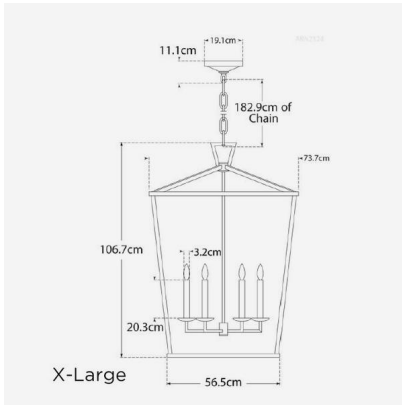

### *Medium Specification*

---

Product Code:	LMP0280
Product Height:	62.3 (cm)
Product Width:	43.2 (cm)
Product Depth:	43.2 (cm)
Product Weight:	5 (kg)
Bulb Included:	No
Recommended	E14
Bulb Type:	
Collection:	Signature
Assembly:	Assistance From A Qualified Electrician To Install Is Recommended.
IP Rating:	IP20
Packed Weight:	9 (kg)
Boxed	50 x 50 x 70 - 9kg
Dimensions:	
EU Commodity Code:	94051990
US Commodity Code:	9405109190

### *Large Specification*

---

Product Code:	LMP0273
Product Height:	86.4 (cm)
Product Width:	61 (cm)
Product Depth:	61 (cm)
Product Weight:	10.5 (kg)
Bulb Included:	No
Recommended	E14
Bulb Type:	
Collection:	Signature
Assembly:	Assistance From A Qualified Electrician To Install Is Recommended.
IP Rating:	IP20
Packed Weight:	13.5 (kg)
EU Commodity Code:	94051990
US Commodity Code:	9405109190

## Small Specification

Product Code:	LMP0276
Product Height:	45.8 (cm)
Product Width:	31.8 (cm)
Product Depth:	31.8 (cm)
Bulb Included:	No
Recommended Bulb Type:	E14
Collection:	Signature
Assembly:	Assistance From A Qualified Electrician To Install Is Recommended.
IP Rating:	IP20
Packed Weight:	6.5 (kg)
Boxed Dimensions:	37 x 37 x 52 - 5kg
EU Commodity Code:	94051990
US Commodity Code:	9405109190

## Mini Specification

Product Code:	LMP0283
Product Height:	35.6 (cm)
Product Width:	24.8 (cm)
Product Depth:	24.8 (cm)
Bulb Included:	No
Recommended Bulb Type:	E14
Collection:	Signature
Assembly:	Assistance From A Qualified Electrician To Install Is Recommended.
IP Rating:	IP20
Packed Weight:	4.5 (kg)
EU Commodity Code:	94051990
US Commodity Code:	9405109190