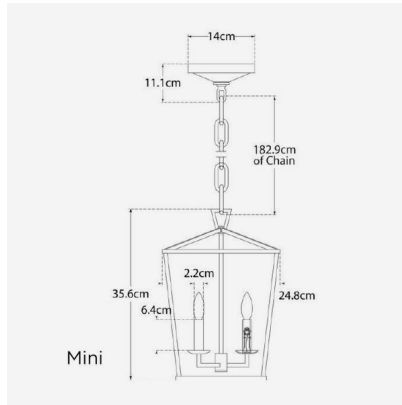

### *Medium Specification*

---

Product Code:	LMP0280
Product Height:	62.3 (cm)
Product Width:	43.2 (cm)
Product Depth:	43.2 (cm)
Product Weight:	5 (kg)
Bulb Included:	No
Recommended	E14
Bulb Type:	
Collection:	Signature
Assembly:	Assistance From A Qualified Electrician To Install Is Recommended.
IP Rating:	IP20
Packed Weight:	9 (kg)
Boxed	50 x 50 x 70 - 9kg
Dimensions:	
EU Commodity Code:	94051990
US Commodity Code:	9405109190

### *Large Specification*

---

Product Code:	LMP0273
Product Height:	86.4 (cm)
Product Width:	61 (cm)
Product Depth:	61 (cm)
Product Weight:	10.5 (kg)
Bulb Included:	No
Recommended	E14
Bulb Type:	
Collection:	Signature
Assembly:	Assistance From A Qualified Electrician To Install Is Recommended.
IP Rating:	IP20
Packed Weight:	13.5 (kg)
EU Commodity Code:	94051990
US Commodity Code:	9405109190

## Small Specification

Product Code:	LMP0276
Product Height:	45.8 (cm)
Product Width:	31.8 (cm)
Product Depth:	31.8 (cm)
Bulb Included:	No
Recommended Bulb Type:	E14
Collection:	Signature
Assembly:	Assistance From A Qualified Electrician To Install Is Recommended.
IP Rating:	IP20
Packed Weight:	6.5 (kg)
Boxed Dimensions:	37 x 37 x 52 - 5kg
EU Commodity Code:	94051990
US Commodity Code:	9405109190

## Mini Specification

Product Code:	LMP0283
Product Height:	35.6 (cm)
Product Width:	24.8 (cm)
Product Depth:	24.8 (cm)
Bulb Included:	No
Recommended Bulb Type:	E14
Collection:	Signature
Assembly:	Assistance From A Qualified Electrician To Install Is Recommended.
IP Rating:	IP20
Packed Weight:	4.5 (kg)
EU Commodity Code:	94051990
US Commodity Code:	9405109190