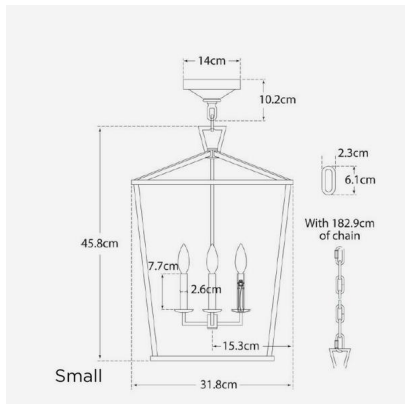

### *Medium Specification*

---

Product Code:	LMP0280
Product Height:	62.3 (cm)
Product Width:	43.2 (cm)
Product Depth:	43.2 (cm)
Product Weight:	5 (kg)
Bulb Included:	No
Recommended	E14
Bulb Type:	
Collection:	Signature
Assembly:	Assistance From A Qualified Electrician To Install Is Recommended.
IP Rating:	IP20
Packed Weight:	9 (kg)
Boxed	50 x 50 x 70 - 9kg
Dimensions:	
EU Commodity Code:	94051990
US Commodity Code:	9405109190

### *Large Specification*

---

Product Code:	LMP0273
Product Height:	86.4 (cm)
Product Width:	61 (cm)
Product Depth:	61 (cm)
Product Weight:	10.5 (kg)
Bulb Included:	No
Recommended	E14
Bulb Type:	
Collection:	Signature
Assembly:	Assistance From A Qualified Electrician To Install Is Recommended.
IP Rating:	IP20
Packed Weight:	13.5 (kg)
EU Commodity Code:	94051990
US Commodity Code:	9405109190

## Small Specification

Product Code:	LMP0276
Product Height:	45.8 (cm)
Product Width:	31.8 (cm)
Product Depth:	31.8 (cm)
Bulb Included:	No
Recommended Bulb Type:	E14
Collection:	Signature
Assembly:	Assistance From A Qualified Electrician To Install Is Recommended.
IP Rating:	IP20
Packed Weight:	6.5 (kg)
Boxed Dimensions:	37 x 37 x 52 - 5kg
EU Commodity Code:	94051990
US Commodity Code:	9405109190

## Mini Specification

Product Code:	LMP0283
Product Height:	35.6 (cm)
Product Width:	24.8 (cm)
Product Depth:	24.8 (cm)
Bulb Included:	No
Recommended Bulb Type:	E14
Collection:	Signature
Assembly:	Assistance From A Qualified Electrician To Install Is Recommended.
IP Rating:	IP20
Packed Weight:	4.5 (kg)
EU Commodity Code:	94051990
US Commodity Code:	9405109190