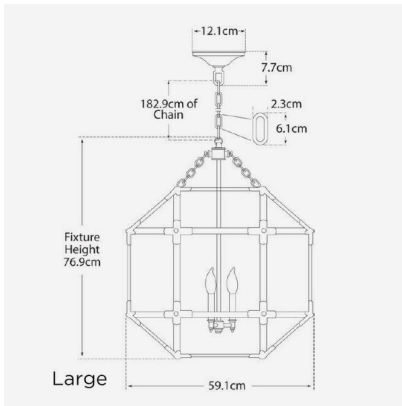

ANDREW MARTIN

Morris

Pendant Light

A ceiling light with a twist of the historical, Morris features a circle of lamps cased in glass with an gilded iron frame. A statement piece above a dining table or down a long hallway, Morris, designed by Suzanne Kasler, comes in three sizes to fit your space.

Large Specification

Product Code:	LMP0259
Product Height:	76.9 (cm)
Product Width:	59.1 (cm)
Product Depth:	59.1 (cm)
Bulb Included:	No
Recommended Bulb Type:	E14
Collection:	Signature
Assembly:	Assistance From A Qualified Electrician To Install Is Recommended.
IP Rating:	IP20
Packed Weight:	23.5 (kg)
EU Commodity Code:	94051950
US Commodity Code:	9405109190

Small Specification

Product Code:	LMP0254
Product Height:	54.7 (cm)
Product Width:	34.3 (cm)
Product Depth:	34.3 (cm)
Bulb Included:	No
Recommended Bulb Type:	E14
Collection:	Signature
Assembly:	Assistance From A Qualified Electrician To Install Is Recommended.
IP Rating:	IP20
Packed Weight:	12.5 (kg)
EU Commodity Code:	94051950
US Commodity Code:	9405109190

Medium Specification

Product Code:	LMP0257
Product Height:	66.1 (cm)
Product Width:	47 (cm)
Product Depth:	47 (cm)
Bulb Included:	No
Recommended Bulb Type:	E14
Collection:	Signature
Assembly:	Assistance From A Qualified Electrician To Install Is Recommended.
IP Rating:	IP20
Packed Weight:	17 (kg)
EU Commodity Code:	94051950
US Commodity Code:	9405109190