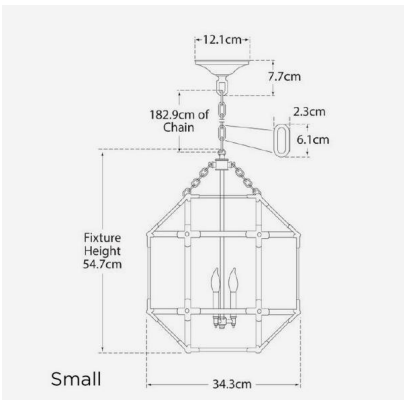

ANDREW MARTIN

Morris

Pendant Light

A ceiling light with a twist of the historical, Morris features a circle of lamps cased in glass with an gilded iron frame. A statement piece above a dining table or down a long hallway, Morris, designed by Suzanne Kasler, comes in three sizes to fit your space.

Large Specification

Product Code:	LMP0259
Product Height:	76.9 (cm)
Product Width:	59.1 (cm)
Product Depth:	59.1 (cm)
Bulb Included:	No
Recommended Bulb Type:	E14
Collection:	Signature
Assembly:	Assistance From A Qualified Electrician To Install Is Recommended.
IP Rating:	IP20
Packed Weight:	23.5 (kg)
EU Commodity Code:	94051950
US Commodity Code:	9405109190

Small Specification

Product Code:	LMP0254
Product Height:	54.7 (cm)
Product Width:	34.3 (cm)
Product Depth:	34.3 (cm)
Bulb Included:	No
Recommended Bulb Type:	E14
Collection:	Signature
Assembly:	Assistance From A Qualified Electrician To Install Is Recommended.
IP Rating:	IP20
Packed Weight:	12.5 (kg)
EU Commodity Code:	94051950
US Commodity Code:	9405109190

Medium Specification

Product Code:	LMP0257
Product Height:	66.1 (cm)
Product Width:	47 (cm)
Product Depth:	47 (cm)
Bulb Included:	No
Recommended Bulb Type:	E14
Collection:	Signature
Assembly:	Assistance From A Qualified Electrician To Install Is Recommended.
IP Rating:	IP20
Packed Weight:	17 (kg)
EU Commodity Code:	94051950
US Commodity Code:	9405109190