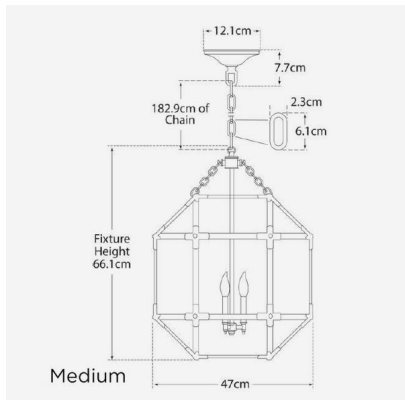

ANDREW MARTIN

Morris

Pendant Light

A ceiling light with a twist of the historical, Morris features a circle of lamps cased in glass with an gilded iron frame. A statement piece above a dining table or down a long hallway, Morris, designed by Suzanne Kasler, comes in three sizes to fit your space.

Large Specification

Product Code:	LMP0259
Product Height:	76.9 (cm)
Product Width:	59.1 (cm)
Product Depth:	59.1 (cm)
Bulb Included:	No
Recommended Bulb Type:	E14
Collection:	Signature
Assembly:	Assistance From A Qualified Electrician To Install Is Recommended.
IP Rating:	IP20
Packed Weight:	23.5 (kg)
EU Commodity Code:	94051950
US Commodity Code:	9405109190

Small Specification

Product Code:	LMP0254
Product Height:	54.7 (cm)
Product Width:	34.3 (cm)
Product Depth:	34.3 (cm)
Bulb Included:	No
Recommended Bulb Type:	E14
Collection:	Signature
Assembly:	Assistance From A Qualified Electrician To Install Is Recommended.
IP Rating:	IP20
Packed Weight:	12.5 (kg)
EU Commodity Code:	94051950
US Commodity Code:	9405109190

Medium Specification

Product Code:	LMP0257
Product Height:	66.1 (cm)
Product Width:	47 (cm)
Product Depth:	47 (cm)
Bulb Included:	No
Recommended Bulb Type:	E14
Collection:	Signature
Assembly:	Assistance From A Qualified Electrician To Install Is Recommended.
IP Rating:	IP20
Packed Weight:	17 (kg)
EU Commodity Code:	94051950
US Commodity Code:	9405109190